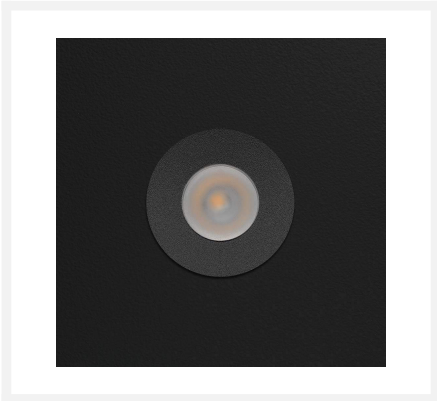

Cree LED recessed spotlight veranda Valencia black io | warm white | set of 6, 8, 10 or 12 pieces

Product Images

Short Description

This Somfy IO set with black Cree LED recessed spotlights from the Valencia series consists of 6, 8, 10 or 12 dimmable LED recessed spotlights (3 watts) with a Somfy IO series transformer with series connector. This is a suitable set for wooden and aluminium porches.

Description

The Valencia LED recessed spots in this set are dustproof and protected against splashing and spraying water. The IP value of this spotlight is therefore IP-65. The spots produce a lovely warm-white light colour (2700k) and create a pleasant and cosy atmosphere on your porch. Each spotlight comes with a 5-metre cable. These cables are double-insulated, which means that the cable is well-protected against breakage. The recessed size (30 mm), height (37 mm) and diameter (36 mm) of the spots are perfect for most porches.

Additional Information

Article number	L2454
EAN code	7435856961985
Brand	Hamulight
LED chip	Cree
Spot color	Black
Suitable for	Inside & outside
Suitable i.c.w.	Somfy io remote control (Somfy io receiver required)
Also compatibel with	Somfy TaHoma
Consumption	3 watt
Input voltage	230V AC
Light color	Warm white (2700K)
Lumen per LED (including lens)	155 lm
Color Rendering Index (CRI)	>92
Light angle	45 Degrees
Dimmable	Yes
Tiltable	No
Cabling per LED	500 cm
Transformer required?	Yes (standard included)
Dimensions transformer	110 x 65 x 20 mm
Circuit	Series
Diameter	36 mm
Height	37 mm
Hole size	30 mm
Material	Aluminium
IP value	Spots: IP65, Trafo: IP44
Quality mark	CE, Rohs
Warranty	Spots: 3 years, Trafo: 2 years
Energy label old	A+