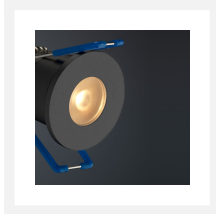

Cree LED recessed spotlight veranda Valencia black io | warm white | set of 6, 8, 10 or 12 pieces

Product Images

Short Description

This Somfy IO set with black Cree LED recessed spotlights from the Valencia series consists of 6, 8, 10 or 12 dimmable LED recessed spotlights (3 watts) with a Somfy IO series transformer with series connector. This is a suitable set for wooden and aluminium porches.

Description

The Valencia LED recessed spots in this set are dustproof and protected against splashing and spraying water. The IP value of this spotlight is therefore IP-65. The spots produce a lovely warm-white light colour (2700k) and create a pleasant and cosy atmosphere on your porch. Each spotlight comes with a 5-metre cable. These cables are double-insulated, which means that the cable is well-protected against breakage. The recessed size (30 mm), height (37 mm) and diameter (36 mm) of the spots are perfect for most porches.

Additional Information

Article number	L2454
EAN code	7435856961985
Brand	Hamulight
LED chip	Cree
Spot color	Black
Suitable for	Inside & outside
Suitable i.c.w.	Somfy io remote control (Somfy io receiver required)
Also compatibel with	Somfy TaHoma
Consumption	3 watt
Input voltage	230V AC
Light color	Warm white (2700K)
Lumen per LED (including lens)	155 lm
Color Rendering Index (CRI)	>92
Light angle	45 Degrees
Dimmable	Yes
Tiltable	No
Cabling per LED	500 cm
Transformer required?	Yes (standard included)
Dimensions transformer	110 x 65 x 20 mm
Circuit	Series
Diameter	36 mm
Height	37 mm
Hole size	30 mm
Material	Aluminium
IP value	Spots: IP65, Trafo: IP44
Quality mark	CE, Rohs
Warranty	Spots: 3 years, Trafo: 2 years
Energy label old	A+