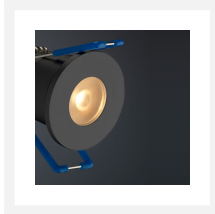

## Short Description

---

This BAS set of black Cree LED recessed spotlights from the Valencia series is specially designed for verandas. The stylish design ensures that the recessed spots are at home on every veranda. The spots are available in sets of 4, 6, 8, 10 or 12 dimmable LED recessed spotlights (3 watts) with a serie LED transformer and connector. This set is suitable for wooden and aluminium verandas.

## Description

---

The black Cree Valencia LED recessed spotlights have an IP value of 65 (IP-65), which means that they are fully resistant to dust and splash/spray water. The spotlights shine a lovely warm-white light colour (2700k) and create a pleasant and cosy atmosphere on your veranda. Each spotlight has a 5-metre cable. If this is not enough, there is always the option of ordering an extension lead. The cables of the spotlights are double-insulated, which means that the cable is well-protected against breakage. The spots have a small built-in dimension (30 mm) and a suitable height (37 mm) and diameter (36 mm), so they fit in (almost) any porch. The Valencia BAS set is suitable for aluminium and wooden verandas.

## Additional Information

---

Article number	L2455
EAN code	7435830049036
Brand	Hamulight
LED chip	Cree
Spot color	Black
Suitable for	Inside & outside
Suitable i.c.w.	LED dimmer, switch or Nice remote control (Nice receiver required)
Also compatibel with	Google Home & Amazon Alexa
Consumption	3 watt
Input voltage	230V AC
Light color	Warm white (2700K)
Lumen per LED (including lens)	155 lm
Color Rendering Index (CRI)	>92
Light angle	45 Degrees
Dimmable	Yes
Tiltable	No
Cabling per LED	500 cm
Transformer required?	Yes (standard included)
Dimensions transformer	120 x 45 x 20 mm (with 6-gats connector) - 165 x 40 x 30 mm (with 12-gats connector)
Circuit	Series
Diameter	36 mm
Height	37 mm
Hole size	30 mm
Material	Aluminium
IP value	Spots: IP65, Trafo: IP44
Quality mark	CE, Rohs
Warranty	Spots: 3 years, Trafo: 2 years