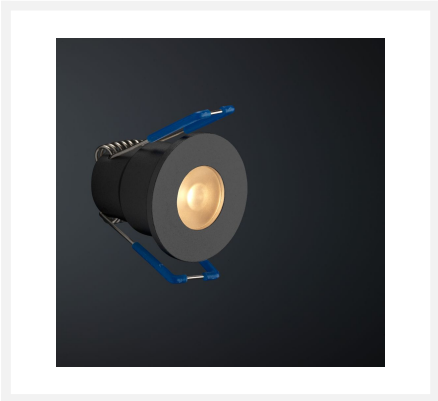

Cree LED recessed spotlight Valencia black bas | warm white | set of 4, 6, 8, 10 or 12 pieces

Product Images

Short Description

This BAS set of black Cree LED recessed spotlights from the Valencia series is specially designed for verandas. The stylish design ensures that the recessed spots are at home on every veranda. The spots are available in sets of 4, 6, 8, 10 or 12 dimmable LED recessed spotlights (3 watts) with a serie LED transformer and connector. This set is suitable for wooden and aluminium verandas.

Description

The black Cree Valencia LED recessed spotlights have an IP value of 65 (IP-65), which means that they are fully resistant to dust and splash/spray water. The spotlights shine a lovely warm-white light colour (2700k) and create a pleasant and cosy atmosphere on your veranda. Each spotlight has a 5-metre cable. If this is not enough, there is always the option of ordering an extension lead. The cables of the spotlights are double-insulated, which means that the cable is well-protected against breakage. The spots have a small built-in dimension (30 mm) and a suitable height (37 mm) and diameter (36 mm), so they fit in (almost) any porch. The Valencia BAS set is suitable for aluminium and wooden verandas.