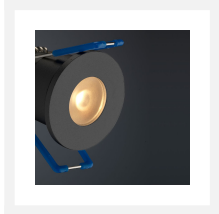

Cree LED recessed spotlight Valencia black bas | warm white | set of 4, 6, 8, 10 or 12 pieces

Product Images

Short Description

This BAS set of black Cree LED recessed spotlights from the Valencia series is specially designed for verandas. The stylish design ensures that the recessed spots are at home on every veranda. The spots are available in sets of 4, 6, 8, 10 or 12 dimmable LED recessed spotlights (3 watts) with a serie LED transformer and connector. This set is suitable for wooden and aluminium verandas.

Description

The black Cree Valencia LED recessed spotlights have an IP value of 65 (IP-65), which means that they are fully resistant to dust and splash/spray water. The spotlights shine a lovely warm-white light colour (2700k) and create a pleasant and cosy atmosphere on your veranda. Each spotlight has a 5-metre cable. If this is not enough, there is always the option of ordering an extension lead. The cables of the spotlights are double-insulated, which means that the cable is well-protected against breakage. The spots have a small built-in dimension (30 mm) and a suitable height (37 mm) and diameter (36 mm), so they fit in (almost) any porch. The Valencia BAS set is suitable for aluminium and wooden verandas.