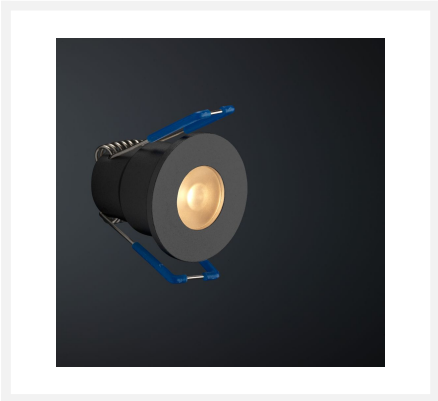

## Cree LED recessed spotlight Valencia black bas | warm white | set of 4, 6, 8, 10 or 12 pieces

## Short Description

---

This BAS set of black Cree LED recessed spotlights from the Valencia series is specially designed for verandas. The stylish design ensures that the recessed spots are at home on every veranda. The spots are available in sets of 4, 6, 8, 10 or 12 dimmable LED recessed spotlights (3 watts) with a serie LED transformer and connector. This set is suitable for wooden and aluminium verandas.

## Description

---

The black Cree Valencia LED recessed spotlights have an IP value of 65 (IP-65), which means that they are fully resistant to dust and splash/spray water. The spotlights shine a lovely warm-white light colour (2700k) and create a pleasant and cosy atmosphere on your veranda. Each spotlight has a 5-metre cable. If this is not enough, there is always the option of ordering an extension lead. The cables of the spotlights are double-insulated, which means that the cable is well-protected against breakage. The spots have a small built-in dimension (30 mm) and a suitable height (37 mm) and diameter (36 mm), so they fit in (almost) any porch. The Valencia BAS set is suitable for aluminium and wooden verandas.