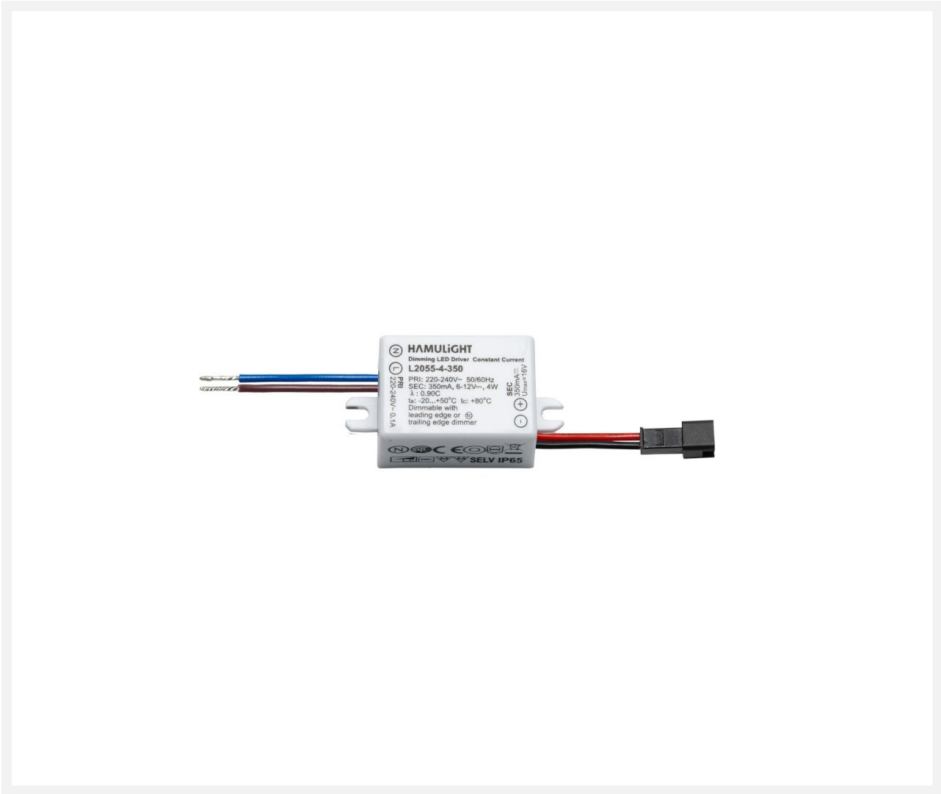

## Hamulight LED transformer | 4 watt | 350 mA

## Short Description

---

The Hamulight LED transformer of 4 watts and 350 mA ensures that your Granada recessed spotlight or staircase lighting is supplied with the correct power.

## Description

---

Do you need a separate transformer for your Granada recessed spot or one of our staircase spots? Then this is the transformer you need! This 350-milliampere transformer is equipped with a black coupling piece that you click directly onto your spotlight. The brown and blue cable should be connected directly to a 230-volt power cable.

## Additional Information

---

Article number	L2055-4-350
EAN code	7435124529596
Brand	Hamulight
Suitable for	Inside
This is the transformer of	Recessed spotlight Granada and all staircase lighting
Length	38 mm
Width	26 mm
Height	21 mm
Input voltage	230V AC
Dimmable	Yes
Circuit	Parallel
IP value	IP65
Quality mark	CE, Rohs
Warranty	2 years