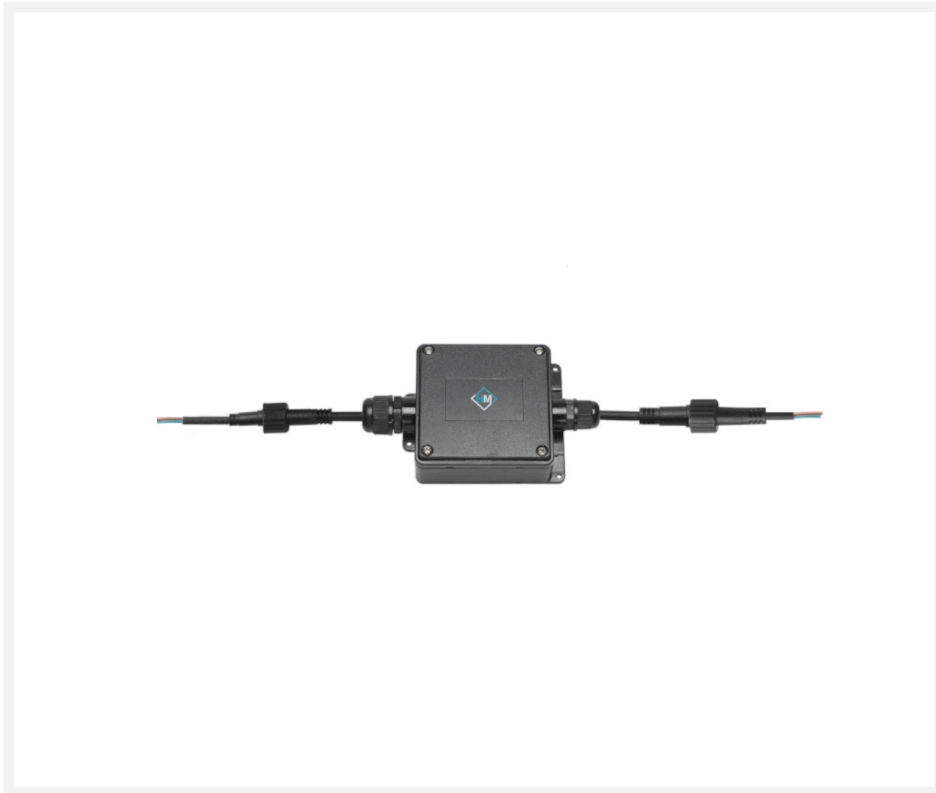

**Hamulight wifi garden LED receiver | power cord plug + 3-core | connection cable
| 150 watt | 230 volt**

Product Images

Short Description

This Hamulight wifi 150-watt garden LED receiver is suitable for combining with our 230-volt garden lights. This receiver allows you to switch the lights on and off with the Moon remote control, with the push dimmer Novex and with our Hamulight app. You need to add the Moon remote control and the Novex push dimmer to your shopping basket separately. You will receive the app for free with the purchase of this receiver.

Note: 2 connection cables are included with this receiver. You will receive one with a power plug and the other with a 3-core cable. So you decide which connection you prefer.

Description

Do you have or are you going to light up your garden with Hamulight 230-volt garden lighting? Then this receiver allows you to control (switch on and off) the lighting with the Moon remote control, the Novex push dimmer or with our Hamulight app.

Note: 2 connection cables are included with this receiver. You will receive one with a power plug and the other with a 3-core cable. So you decide which connection you prefer.

Additional Information

Article number	L2436
EAN code	7435851470468
Brand	Hamulight
Suitable for	Outside
Suitable i.c.w.	230 volt garden lights
Length	160 mm
Width	90 mm
Height	40 mm
Dimmable	No
Transformer required?	Yes
IP value	IP65
Quality mark	CE, Rohs
Warranty	2 years