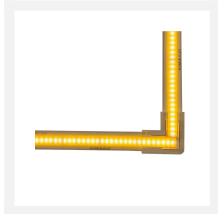

Strip connector L | Denia | 10 pieces

Product Images

Short Description

This strip connector allows you to angle the LED strips Denia 90 degrees without light and power loss. The strip connectors are supplied with 10 pieces at a time.

Description

Want to make your current Denia LED strip turn the corner? Then this L strip connector is what you need. This strip connector allows you to angle your Denia LED strips 90 degrees. This connector has even more advantages. You can read about them below:

- The LED strips go around the corner in an even line. So there is no light loss in the corners
- The connector transfers the incoming current from one LED strip to the other
- No need to solder the LED strips

The strip connectors are supplied with 10 pieces at a time.

Additional Information

Article number	L2418
EAN code	7435838620695
Brand	Hamulight
Suitable i.c.w.	LED strip Denia
Quality mark	CE, Rohs
Warranty	3 years