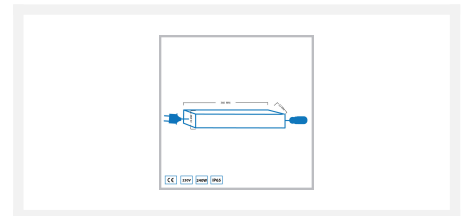

## Short Description

---

This transformer ensures that you supply the Parla spotlight and LED strips Avila and Denia with the right power. You can connect up to 240 watts to this transformer.

## Additional Information

---

Article number	L2380
EAN code	7435846329306
Brand	Hamulight
Suitable for	Inside & outside
This is the transformer of	LED strips & spotlight Parla
Length	360 mm
Width	32 mm
Height	23 mm
Input voltage	230V AC
Output voltage	24V DC
Dimmable	No
Circuit	Parallel
IP value	IP65
Quality mark	CE, Rohs
Warranty	2 years