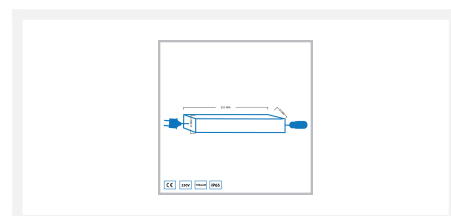

Hamulight LED transformer | Veranda | 150 watt | 24 volts

Product Images

Short Description

This transformer ensures that you supply the Parla spotlight and LED strips Avila and Denia with the right power. You can connect up to 150 watts to this transformer.

Description

Do you need a transformer for your spotlight Parla or LED strips Avila and Denia? Then this is the right transformer! This transformer ensures that the LED strips and Parla spot are supplied with the right power. You can connect up to 150 watts to this transformer.

Additional Information

Article number	L2379
EAN code	7435836987998
Brand	Hamulight
Suitable for	Inside & outside
This is the transformer of	LED strips & spotlight Parla
Length	333 mm
Width	30 mm
Height	22 mm
Input voltage	230V AC
Output voltage	24V DC
Dimmable	No
Circuit	Parallel
IP value	IP65
Quality mark	CE, Rohs
Warranty	2 years