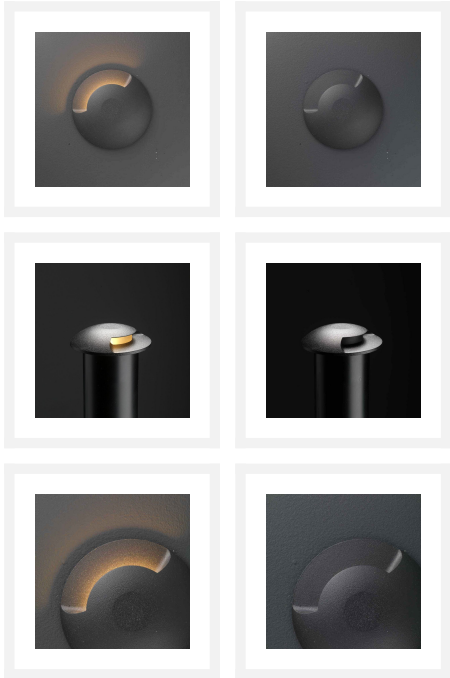

Cree LED ground spotlight Sintra | warm-white | 3 watts | round | 1-light | 24 volt

## Short Description

---

The Cree LED ground spot Sintra is suitable for illuminating a path or driveway. The spotlight has 1 opening through which light shines, consumes 3 watts and runs on 24 volts.

## Description

---

The Cree LED Sintra ground light creates with its warm white light colour (2700k) and light angle of 30° an atmospheric view in your garden. The Sintra ground light is energy-efficient, environmentally friendly and uses only 3 watts. The ground light is made of stainless steel and has an IP value of 67 (IP-67). IP-67 means that the Sintra ground light is dust-proof and resistant to splash and spray water. The housing of this ground light is provided with a notch for the cable. This prevents the cable from being crushed under the ground. The cable that is attached to the ground light is 1 metre long and is equipped with a 24-volt connector.

## Additional Information

---

Article number	L2352
EAN code	7435828594593
Brand	Hamulight
Suitable for	Outside
Light color	Warm white (2700K)
Input voltage	24V DC
LED chip	Cree
Consumption	3 watt
Dimmable	No
Lumen per LED (including lens)	145 lm
Color Rendering Index (CRI)	>82
Light angle	30 Degrees
Diameter	78 mm
Height	130 mm
Cabling per LED	100 cm
Transformer required?	No
Material	Stainless steel
Housing color	Nickel
IP value	IP67
Quality mark	CE, Rohs
Warranty	5 years
Energy label old	A++
Energy label new	G