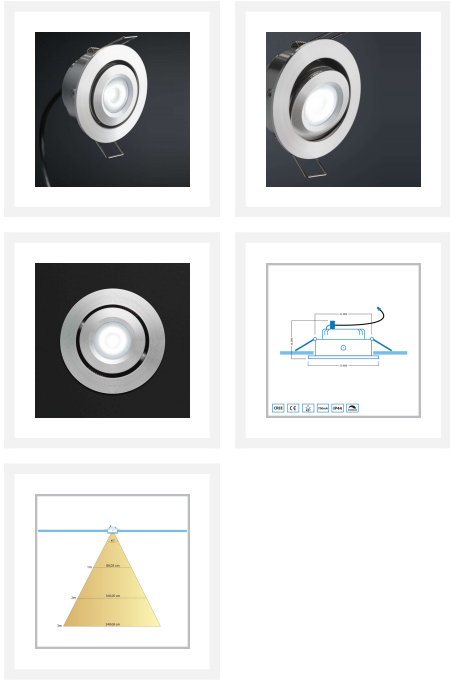

Cree LED recessed spotlight Toledo in | white light | 3 watt | dimmable | tiltable

Product Images

Short Description

The Toledo in LED recessed spotlight has an output of 3 watts and shines (4000k) white light. This spotlight is dimmable and tiltable.

Description

The Toledo recessed spotlight (with white light) is a true all-in-one. Because the spotlight is dimmable and tiltable! So you control the direction of the light beam and the amount of light the spot shines. The Toledo has a protection rating of IP-44, allowing you to place the spotlight in any room of your house.

With a recessed size of 42mm, a height of 35mm and a diameter of 50mm, the Toledo fits (almost) any ceiling. The stylish design and aluminium colour also ensure that the Toledo fits (almost) any interior. With a 45-degree beam angle, the Toledo illuminates a wide area.

The Toledo LED downlight comes with an LED transformer as standard. This Toledo spotlight and the transformer have the same coupling piece, making it easy to click them together. The transformer should be connected directly to the power cable and ensures that a safe low voltage is transmitted to the Toledo recessed spot.