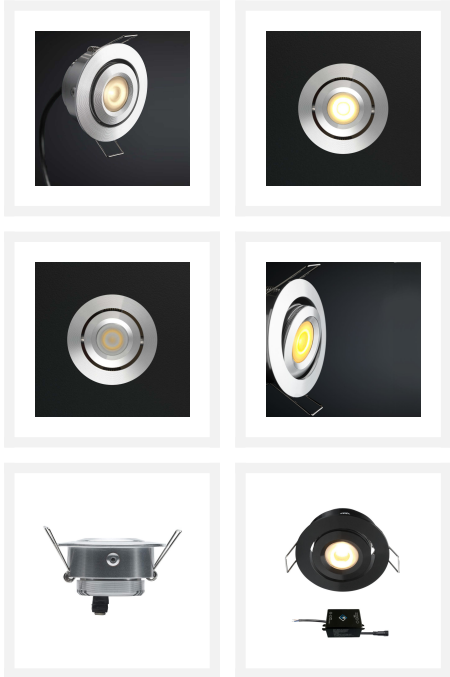

Cree LED recessed spotlight Toledo in | warm white | 3 watt | dimmable | tiltable | different colours

## Short Description

---

The Toledo LED recessed spotlight has an output of 3 watts and shines (2700k) warm white light. This spot is dimmable and can be tilted.

## Description

---

Are you looking for a new recessed LED spot in your home? This tiltable and dimmable Toledo LED downlight is highly recommended. This recessed spot saves you money through its high number of operating hours and its energy efficiency. This recessed spot is environmentally friendly and the warm white light will create a pleasant atmosphere in your home.

## Colours

---

Kleur spot:

Black

Aluminium

White