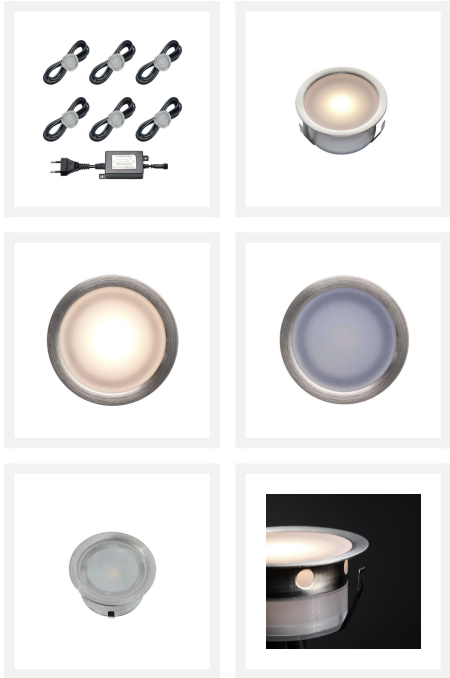

Epistar LED decklight Alfena | warm white | 2,4 watt | set of 6 pieces

Product Images

Short Description

The Epistar LED Alfena deck lights are supplied in a set of 6 spots (0.4 watts per spot). In this set, a 12-volt transformer is included. You can expand this set with separate Alfena spots up to a maximum of 20 spots.

Description

This set is suitable for mounting in your decking. Each spotlight uses 0.4 watts. This gives your garden atmospheric lighting and the light is not too bright so it shines in your eyes. This set has an IP value of 67 (IP67). This means that this set is weatherproof.

The transformer in this set converts the incoming 230 volts (high voltage) to 12 volts (low voltage). There is a plug and a connector on the transformer. The spotlights are equipped with the same coupling piece as the transformer. This makes it easy to connect the spotlights to the transformer and each other. With this set, you receive a cap to close the cable of the last spotlight, so that no water or dirt can penetrate. Each spotlight has a 1-meter cable. Is 1 meter not enough? Then you can always order an extension cable.

Additional Information

Article number	LVS10501-06
EAN code	8721122621219
Brand	Hamulight
Suitable for	Inside & outside
Light color	Warm white (2700K)
Input voltage	12V AC
LED chip	Epistar
Consumption	0,4 watt
Dimmable	No
Lumen per LED (including lens)	60 lm
Color Rendering Index (CRI)	>80
Light angle	45 Degrees
Diameter	40 mm
Height	20 mm
Hole size	30 mm
Cabling per LED	100 cm
Transformer required?	Yes (standard included)
Material	Aluminium
Housing color	Nickel
IP value	IP67
Quality mark	CE, Rohs
Warranty	Spots: 5 years, Trafo: 2 years
Energy label old	A++
Energy label new	G