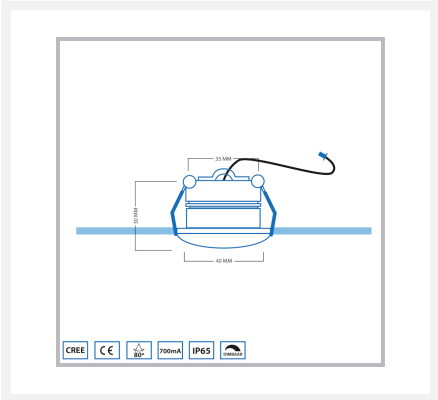

Cree LED recessed spotlight Berga in | acryl | warm white | 3 watt

Product Images

Short Description

The Berga is a dimmable 3-watt recessed LED spotlight that shines with a nice warm white light colour (2700k).

Description

This Berga LED recessed spot is a versatile LED spot. This is because the Berga recessed spot is dimmable, allowing you to dim the spot using, among other things, an LED dimmer. The IP-65 value of the Berga spotlight allows you to place it in any room of your house. The spot is highly resistant to dust and splashing water.

The small LED transformer is included as standard. This is how you connect the transformer to the power cable. On the other side is a coupling piece. The Berga spotlight has the same coupling piece and you use it to click the spotlight onto the transformer. The transformer converts the incoming 230 V to a safe low voltage.

For making holes where the spotlight fits exactly, the hole saw (with a size of 35 mm) is ideal. You can find these under the accessories heading and then under hole saws.

Tip: disconnect the power before mounting the Berga LED recessed spotlight.