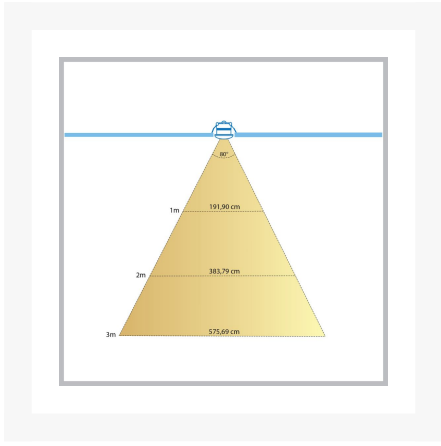

Cree LED recessed spotlight Berga in | acryl | warm white | 3 watt

Product Images

Short Description

The Berga is a dimmable 3-watt recessed LED spotlight that shines with a nice warm white light colour (2700k).

Additional Information

| | |
|--------------------------------|--|
| Article number | L2378 |
| EAN code | 8721122620403 |
| Brand | Hamulight |
| LED chip | Cree |
| Spot color | Aluminium |
| Suitable for | Inside & outside |
| Suitable i.c.w. | A switch, LED rotary dimmer Atlas, LED pressure dimmer Novex, remote control Moon, the Hamulight app |
| Also compatibel with | Google Home & Amazon Alexa |
| Consumption | 3 watt |
| Input voltage | 230V AC |
| Light color | Warm white (2700K) |
| Lumen per LED (including lens) | 155 lm |
| Color Rendering Index (CRI) | >82 |
| Light angle | 80 Degrees |
| Dimmable | Yes |
| Tiltable | No |
| Cabling per LED | 10 cm |
| Transformer required? | Yes (standard included) |
| Diameter | 40 mm |
| Height | 30 mm |
| Hole size | 35 mm |
| Material | Aluminium |
| IP value | IP65 |
| Quality mark | CE, Rohs |
| Warranty | 3 years |