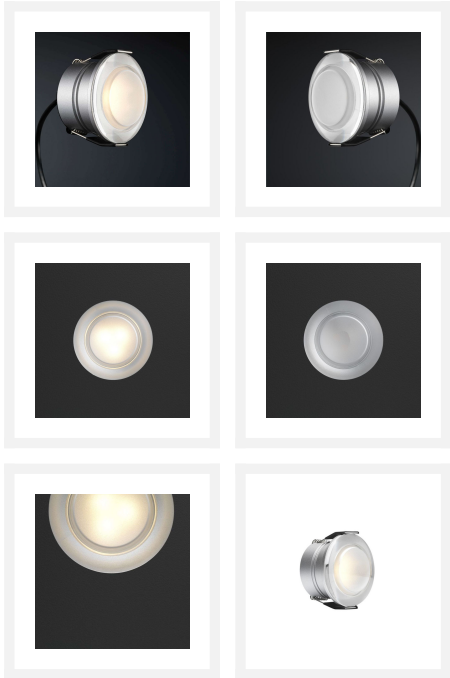

Cree LED recessed spotlight Berga in | acryl | warm white | 3 watt

Product Images

Short Description

The Berga is a dimmable 3-watt recessed LED spotlight that shines with a nice warm white light colour (2700k).

Description

This Berga LED recessed spot is a versatile LED spot. This is because the Berga recessed spot is dimmable, allowing you to dim the spot using, among other things, an LED dimmer. The IP-65 value of the Berga spotlight allows you to place it in any room of your house. The spot is highly resistant to dust and splashing water.

The small LED transformer is included as standard. This is how you connect the transformer to the power cable. On the other side is a coupling piece. The Berga spotlight has the same coupling piece and you use it to click the spotlight onto the transformer. The transformer converts the incoming 230 V to a safe low voltage.

Additional Information

| | |
|--------------------------------|--|
| Article number | L2378 |
| EAN code | 8721122620403 |
| Brand | Hamulight |
| LED chip | Cree |
| Spot color | Aluminium |
| Suitable for | Inside & outside |
| Suitable i.c.w. | A switch, LED rotary dimmer Atlas, LED pressure dimmer Novex, remote control Moon, the Hamulight app |
| Also compatibel with | Google Home & Amazon Alexa |
| Consumption | 3 watt |
| Input voltage | 230V AC |
| Light color | Warm white (2700K) |
| Lumen per LED (including lens) | 155 lm |
| Color Rendering Index (CRI) | >82 |
| Light angle | 80 Degrees |
| Dimmable | Yes |
| Tiltable | No |
| Cabling per LED | 10 cm |
| Transformer required? | Yes (standard included) |
| Diameter | 40 mm |
| Height | 30 mm |
| Hole size | 35 mm |
| Material | Aluminium |
| IP value | IP65 |
| Quality mark | CE, Rohs |
| Warranty | 3 years |