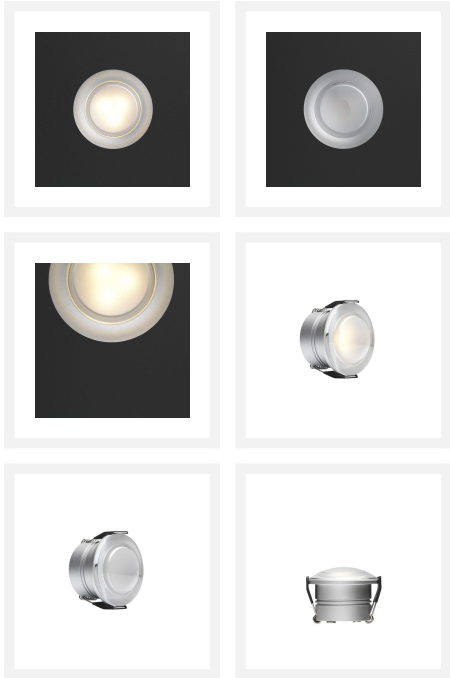

## Cree LED recessed spotlight veranda Berga los | acryl | warm white | 3 watt

### Product Images

## Short Description

---

With this separate spot from the Berga series you can create your own porch set. This spotlight can also serve as an addition to your current Berga porch set.

## Additional Information

---

Article number	L2365
EAN code	7435124558527
Brand	Hamulight
LED chip	Cree
Spot color	Aluminium
Suitable for	Inside & outside
Consumption	3 watt
Input voltage	700mA
Light color	Warm white (2700K)
Lumen per LED (including lens)	155 lm
Color Rendering Index (CRI)	>82
Light angle	80 Degrees
Dimmable	Yes
Tiltable	No
Cabling per LED	500 cm
Transformer required?	Yes
Diameter	40 mm
Height	30 mm
Hole size	35 mm
Material	Aluminium
IP value	IP65
Quality mark	CE, Rohs
Warranty	3 years