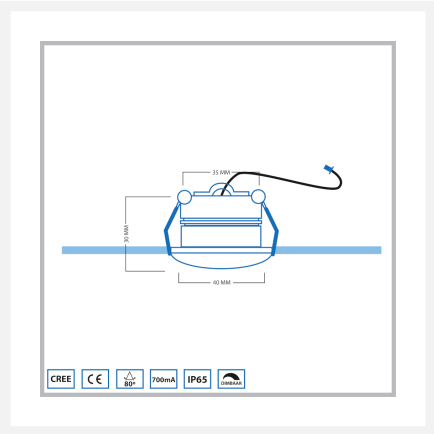

## Short Description

---

With this separate spot from the Berga series you can create your own porch set. This spotlight can also serve as an addition to your current Berga porch set.

## Description

---

Would you like to expand your current Berga porch set by Hamulight? Then this is the spotlight you need. Check whether you can expand the set at all. You can do this by looking at the connector (attached to the transformer). Are there any free connections? Then it is possible to fill the free connections with spots.

## Additional Information

---

Article number	L2365
EAN code	7435124558527
Brand	Hamulight
LED chip	Cree
Spot color	Aluminium
Suitable for	Inside & outside
Consumption	3 watt
Input voltage	700mA
Light color	Warm white (2700K)
Lumen per LED (including lens)	155 lm
Color Rendering Index (CRI)	>82
Light angle	80 Degrees
Dimmable	Yes
Tiltable	No
Cabling per LED	500 cm
Transformer required?	Yes
Diameter	40 mm
Height	30 mm
Hole size	35 mm
Material	Aluminium
IP value	IP65
Quality mark	CE, Rohs
Warranty	3 years