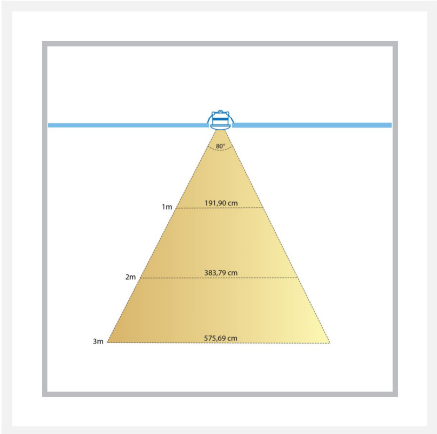

Cree LED recessed spotlight veranda Berga los | acryl | warm white | 3 watt

Product Images