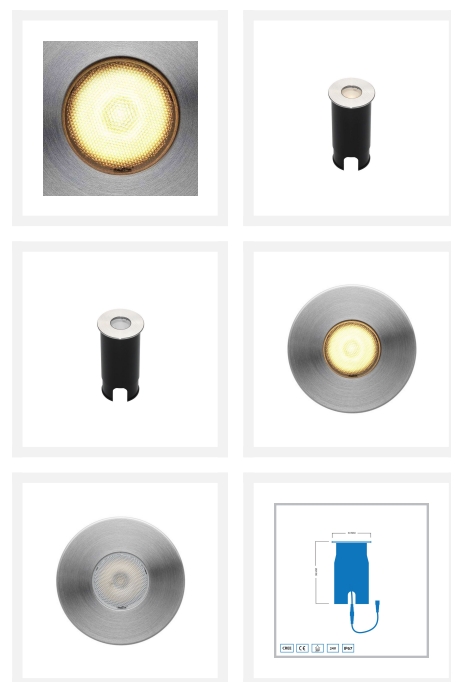

Cree LED ground light Bela | warm white | 1 watt | round | 24 volts

Product Images

Short Description

The Cree LED ground light Bela is suitable for illuminating a shrub, tree or object up to 1 meter high. The spot uses 1 watt and operates on 24 volts.

Description

Do you have a tree, shrub or object up to 1 meter high? Then this energy-efficient Bela ground spot using 1 watt is highly recommended. With an IP rating of 67 (IP-67), this ground spot is weatherproof and ideal for outdoor use. The Mira ground spot is made of stainless steel (RVS) and the housing of this spotlight even has a notch through which you can lay the cable. This prevents the cable from being crushed in the ground. The cable on the ground spot is 1 meter long. With its warm-white light beam (2700k), the Mira spotlight creates a cosy and atmospheric appearance. The light angle of this ground spot is 80°.

Additional Information

Article number	L2349
EAN code	7435833914911
Brand	Hamulight
Suitable for	Outside
Light color	Warm white (2700K)
Input voltage	24V DC
LED chip	Cree
Consumption	1 watt
Dimmable	No
Lumen per LED (including lens)	145 lm
Light angle	80 Degrees
Diameter	50 mm
Height	95 mm
Hole size	43 mm
Cabling per LED	100 cm
Transformer required?	Yes
Material	Stainless steel
Housing color	Nickel
IP value	IP67
Quality mark	CE, Rohs
Warranty	3 years