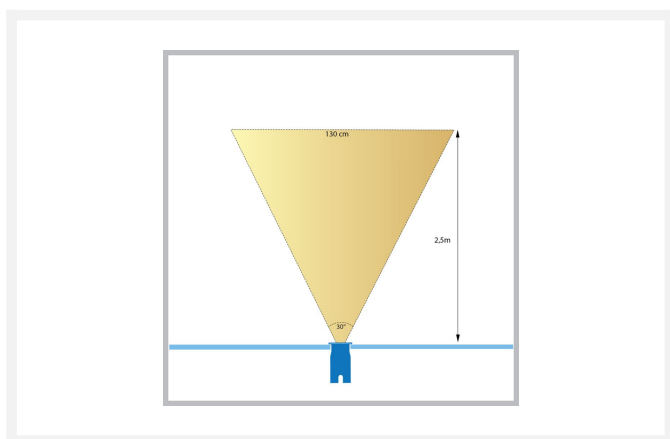

Cree LED ground light Bela | warm white | 1 watt | round | 24 volts

Product Images

Short Description

The Cree LED ground light Bela is suitable for illuminating a shrub, tree or object up to 1 meter high. The spot uses 1 watt and operates on 24 volts.

Description

Do you have a tree, shrub or object up to 1 meter high? Then this energy-efficient Bela ground spot using 1 watt is highly recommended. With an IP rating of 67 (IP-67), this ground spot is weatherproof and ideal for outdoor use. The Mira ground spot is made of stainless steel (RVS) and the housing of this spotlight even has a notch through which you can lay the cable. This prevents the cable from being crushed in the ground. The cable on the ground spot is 1 meter long. With its warm-white light beam (2700k), the Mira spotlight creates a cosy and atmospheric appearance. The light angle of this ground spot is 80°.

Additional Information

Article number	L2349
EAN code	7435833914911
Brand	Hamulight
Suitable for	Outside
Light color	Warm white (2700K)
Input voltage	24V DC
LED chip	Cree
Consumption	1 watt
Dimmable	No
Lumen per LED (including lens)	145 lm
Light angle	80 Degrees
Diameter	50 mm
Height	95 mm
Hole size	43 mm
Cabling per LED	100 cm
Transformer required?	Yes
Material	Stainless steel
Housing color	Nickel
IP value	IP67
Quality mark	CE, Rohs
Warranty	3 years