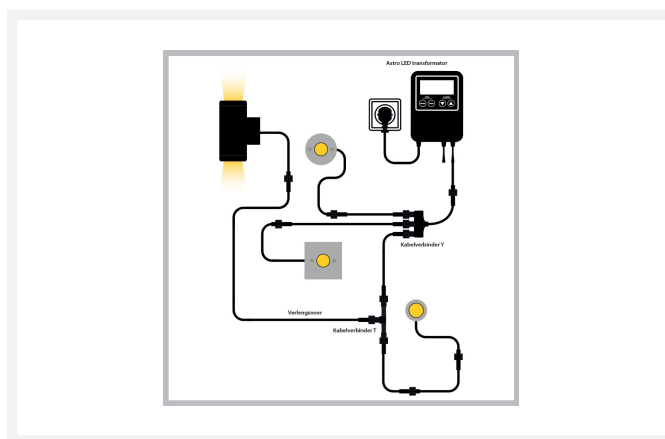

Cree LED ground light Bela | warm white | 1 watt | round | 24 volts

Product Images

Short Description

The Cree LED ground light Bela is suitable for illuminating a shrub, tree or object up to 1 meter high. The spot uses 1 watt and operates on 24 volts.

Description

Do you have a tree, shrub or object up to 1 meter high? Then this energy-efficient Bela ground spot using 1 watt is highly recommended. With an IP rating of 67 (IP-67), this ground spot is weatherproof and ideal for outdoor use. The Mira ground spot is made of stainless steel (RVS) and the housing of this spotlight even has a notch through which you can lay the cable. This prevents the cable from being crushed in the ground. The cable on the ground spot is 1 meter long. With its warm-white light beam (2700k), the Mira spotlight creates a cosy and atmospheric appearance. The light angle of this ground spot is 80°.

Additional Information

Article number	L2349
EAN code	7435833914911
Brand	Hamulight
Suitable for	Outside
Light color	Warm white (2700K)
Input voltage	24V DC
LED chip	Cree
Consumption	1 watt
Dimmable	No
Lumen per LED (including lens)	145 lm
Light angle	80 Degrees
Diameter	50 mm
Height	95 mm
Hole size	43 mm
Cabling per LED	100 cm
Transformer required?	Yes
Material	Stainless steel
Housing color	Nickel
IP value	IP67
Quality mark	CE, Rohs
Warranty	3 years