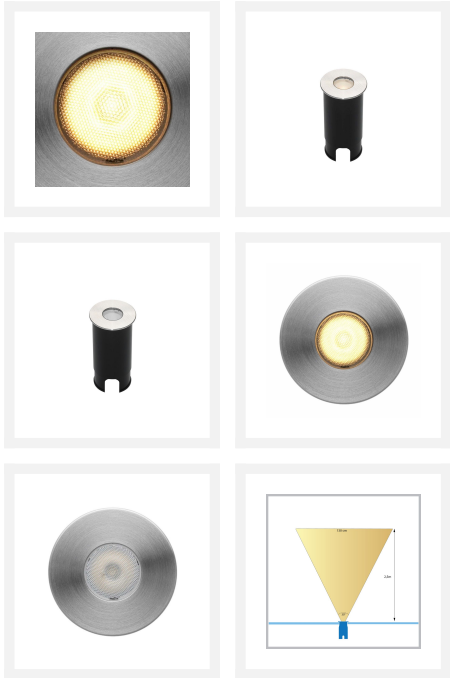

## Cree LED ground light Mira | warm white | 1 watt | round

## Short Description

---

The Cree LED ground light Mira is suitable for illuminating a shrub, tree or object up to 1 meter high. The spot uses 1 watt and operates on 230 volts.

## Description

---

Do you have a tree, shrub or object up to 1 meter high? Then this energy-efficient Mira ground spot using 1 watt is highly recommended. With an IP rating of 67 (IP-67), this ground spot is weatherproof and ideal for outdoor use. The Mira ground spot is made of stainless steel (RVS) and the housing of this spotlight even has a notch through which you can lay the cable. This prevents the cable from being crushed in the ground. The cable on the ground spot is 1 meter long and is 3-core. With its warm-white light beam (2700k), the Mira spotlight creates a cosy and atmospheric appearance. The light angle of this ground spot is 30°.

The 3-core cable attached to the Mira ground spot needs to be connected directly to the 230-volt ground cable. Our waterproof cable connectors can be used to attach the Mira ground spot to the 230-volt cable. These are not supplied as standard and should be ordered separately from our webshop.