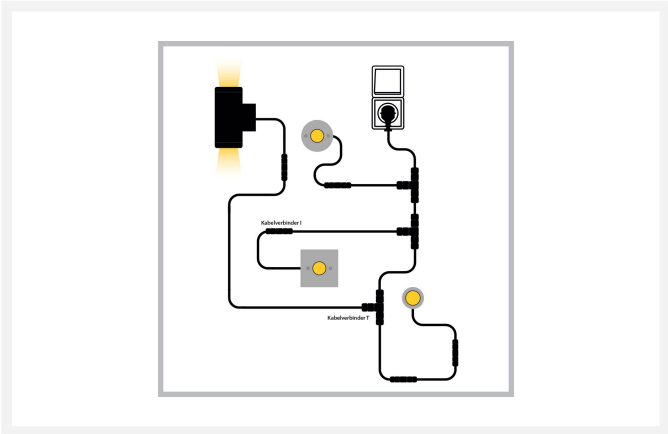

## Short Description

---

The Cree LED ground light Mira is suitable for illuminating a shrub, tree or object up to 1 meter high. The spot uses 1 watt and operates on 230 volts.

## Description

---

Do you have a tree, shrub or object up to 1 meter high? Then this energy-efficient Mira ground spot using 1 watt is highly recommended. With an IP rating of 67 (IP-67), this ground spot is weatherproof and ideal for outdoor use. The Mira ground spot is made of stainless steel (RVS) and the housing of this spotlight even has a notch through which you can lay the cable. This prevents the cable from being crushed in the ground. The cable on the ground spot is 1 meter long and is 3-core. With its warm-white light beam (2700k), the Mira spotlight creates a cosy and atmospheric appearance. The light angle of this ground spot is 30°.

The 3-core cable attached to the Mira ground spot needs to be connected directly to the 230-volt ground cable. Our waterproof cable connectors can be used to attach the Mira ground spot to the 230-volt cable. These are not supplied as standard and should be ordered separately from our webshop.

## Additional Information

---

Article number	L2347
EAN code	8721122621097
Brand	Hamulight
Suitable for	Outside
Light color	Warm white (2700K)
Input voltage	230V AC
LED chip	Cree
Consumption	1 watt
Dimmable	No
Lumen per LED (including lens)	100 lm
Light angle	30 Degrees
Diameter	50 mm
Height	95 mm
Hole size	43 mm
Cabling per LED	100 cm
Transformer required?	No
Material	Stainless steel
Housing color	Nickel
IP value	IP67
IK value	IK07
Quality mark	CE, Rohs
Warranty	3 years