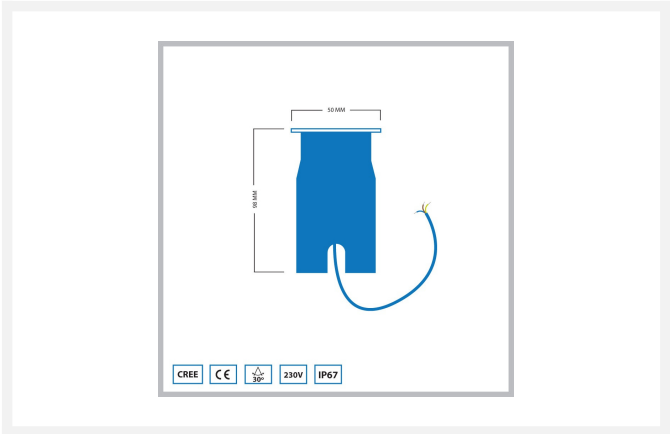

## Short Description

---

The Cree LED ground light Mira is suitable for illuminating a shrub, tree or object up to 1 meter high. The spot uses 1 watt and operates on 230 volts.

## Description

---

Do you have a tree, shrub or object up to 1 meter high? Then this energy-efficient Mira ground spot using 1 watt is highly recommended. With an IP rating of 67 (IP-67), this ground spot is weatherproof and ideal for outdoor use. The Mira ground spot is made of stainless steel (RVS) and the housing of this spotlight even has a notch through which you can lay the cable. This prevents the cable from being crushed in the ground. The cable on the ground spot is 1 meter long and is 3-core. With its warm-white light beam (2700k), the Mira spotlight creates a cosy and atmospheric appearance. The light angle of this ground spot is 30°.

The 3-core cable attached to the Mira ground spot needs to be connected directly to the 230-volt ground cable. Our waterproof cable connectors can be used to attach the Mira ground spot to the 230-volt cable. These are not supplied as standard and should be ordered separately from our webshop.

## Additional Information

---

Article number	L2347
EAN code	8721122621097
Brand	Hamulight
Suitable for	Outside
Light color	Warm white (2700K)
Input voltage	230V AC
LED chip	Cree
Consumption	1 watt
Dimmable	No
Lumen per LED (including lens)	100 lm
Light angle	30 Degrees
Diameter	50 mm
Height	95 mm
Hole size	43 mm
Cabling per LED	100 cm
Transformer required?	No
Material	Stainless steel
Housing color	Nickel
IP value	IP67
IK value	IK07
Quality mark	CE, Rohs
Warranty	3 years