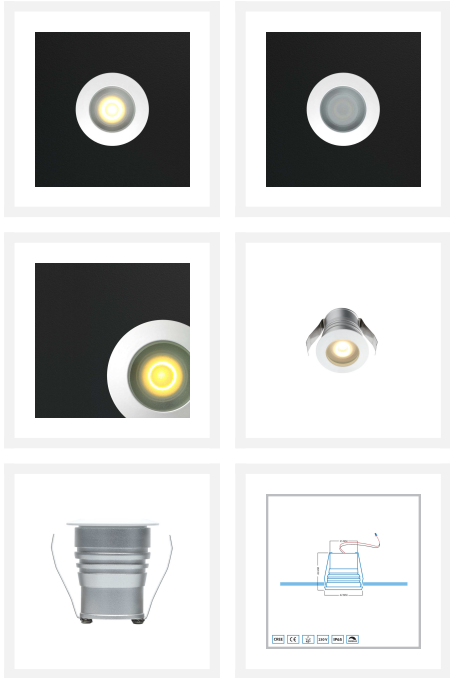

Cree LED recessed spotlight veranda Burgos white los | warm white | 3 watt

Product Images

Short Description

With this separate Burgos spotlight you can create your own porch set. This spotlight can also serve as an addition to your current white Burgos porch set.

Description

Would you like to expand your current Burgos porch set by Hamulight? Then this is the spotlight you need. Check whether you can expand the set at all. You can do this by looking at the connector (attached to the transformer). Are there any free connections? Then it is possible to fill the free connections with spots.

Additional Information

Article number	L2335
EAN code	7435124558527
Brand	Hamulight
LED chip	Cree
Spot color	White
Suitable for	Inside & outside
Consumption	3 watt
Input voltage	700mA
Light color	Warm white (2700K)
Lumen per LED (including lens)	150 lm
Color Rendering Index (CRI)	>82
Light angle	45 Degrees
Dimmable	Yes
Tiltable	No
Cabling per LED	500 cm
Transformer required?	Yes
Diameter	42 mm
Height	45 mm
Hole size	35 mm
Material	Aluminum black
IP value	IP65
Quality mark	CE, Rohs
Warranty	3 years