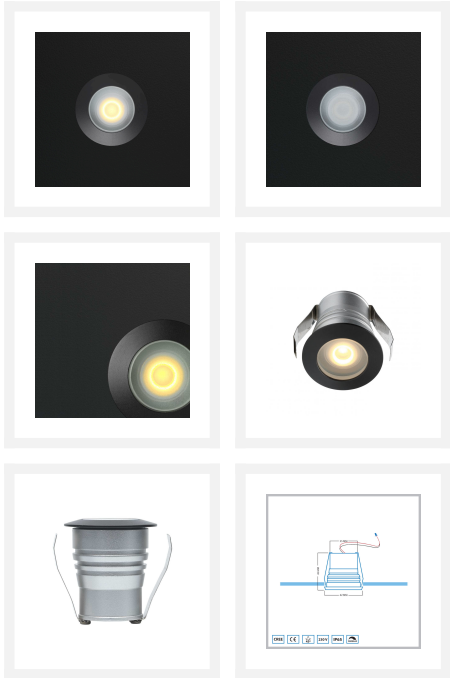

## Cree LED recessed spotlight veranda Burgos black los | warm white | 3 watt

## Short Description

---

With this separate black Burgos spotlight you can create your own porch set. This spotlight can also serve as an addition to your current black Burgos porch set.

## Description

---

Would you like to expand your current black Burgos porch set by Hamulight? Then this is the spotlight you need. Check whether you can expand the set at all. You can do this by looking at the connector (attached to the transformer). Are there any free connections? Then it is possible to fill the free connections with spots.

## Additional Information

---

Article number	L2334
EAN code	7435124558527
Brand	Hamulight
LED chip	Cree
Spot color	Black
Suitable for	Inside & outside
Consumption	3 watt
Input voltage	700mA
Light color	Warm white (2700K)
Lumen per LED (including lens)	150 lm
Color Rendering Index (CRI)	>82
Light angle	45 Degrees
Dimmable	Yes
Tiltable	No
Cabling per LED	500 cm
Transformer required?	Yes
Diameter	42 mm
Height	45 mm
Hole size	35 mm
Material	Aluminum black
IP value	IP65
Quality mark	CE, Rohs
Warranty	3 years