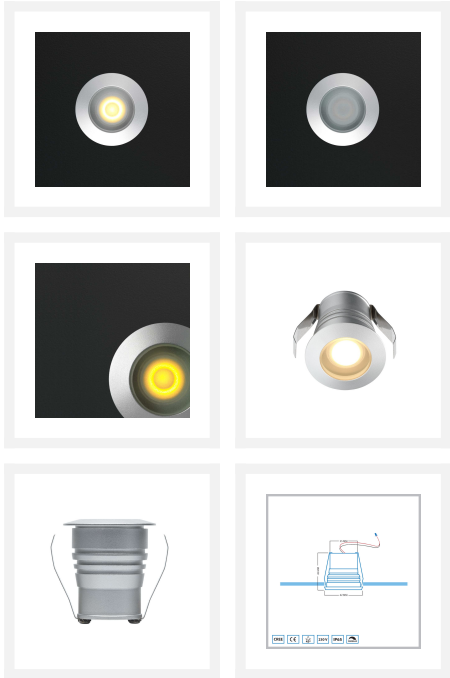

## Cree LED recessed spotlight veranda Burgos los | warm white | 3 watt

## Short Description

---

With this separate spot from the Burgos series you can create your own porch set. This spotlight can also serve as an addition to your current Burgos porch set.

## Description

---

Would you like to expand your current Burgos porch set by Hamulight? Then this is the spotlight you need. Check whether you can expand the set at all. You can do this by looking at the connector (attached to the transformer). Are there any free connections? Then it is possible to fill the free connections with spots.

## Additional Information

---

Article number	L2333
EAN code	7435124558527
Brand	Hamulight
LED chip	Cree
Spot color	Aluminium
Suitable for	Inside & outside
Consumption	3 watt
Input voltage	700mA
Light color	Warm white (2700K)
Lumen per LED (including lens)	150 lm
Color Rendering Index (CRI)	>82
Light angle	45 Degrees
Dimmable	Yes
Tiltable	No
Cabling per LED	500 cm
Transformer required?	Yes
Diameter	42 mm
Height	45 mm
Hole size	35 mm
Material	Aluminium
IP value	IP65
Quality mark	CE, Rohs
Warranty	3 years