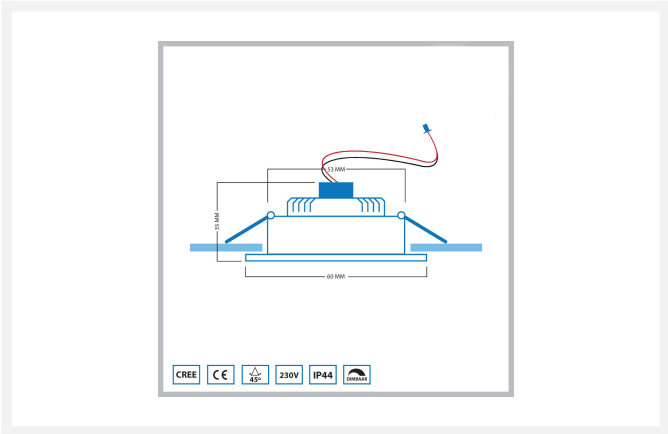

Cree LED recessed spotlight veranda Soria square white los | warm white | 3 watt

Product Images

Short Description

With this separate spot from the Soria series you can create your own porch set. This spotlight can also serve as an addition to your current Soria porch set.

Description

Would you like to expand your current Soria porch set by Hamulight? Then this is the spotlight you need. Check whether you can expand the set at all. You can do this by looking at the connector (attached to the transformer). Are there any free connections? Then it is possible to fill the free connections with spots.

Additional Information

Article number	L2332
EAN code	7435124558527
Brand	Hamulight
LED chip	Cree
Spot color	White
Suitable for	Inside & outside
Consumption	3 watt
Input voltage	700mA
Light color	Warm white (2700K)
Lumen per LED (including lens)	138 lm
Color Rendering Index (CRI)	>92
Light angle	45 Degrees
Dimmable	Yes
Tiltable	Yes
Cabling per LED	500 cm
Transformer required?	Yes
Length	60 mm
Width	60 mm
Height	35 mm
Hole size	53 mm
Material	Aluminum white
IP value	IP44
Quality mark	CE, Rohs
Warranty	3 years