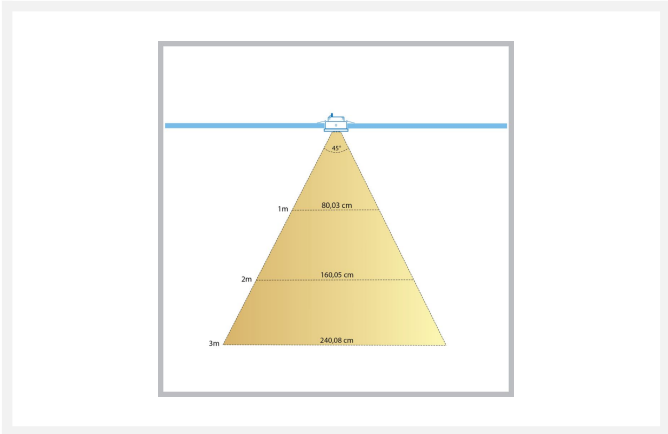

Cree LED recessed spotlight veranda Soria square white los | warm white | 3 watt

Product Images

Short Description

With this separate spot from the Soria series you can create your own porch set. This spotlight can also serve as an addition to your current Soria porch set.

Description

Would you like to expand your current Soria porch set by Hamulight? Then this is the spotlight you need. Check whether you can expand the set at all. You can do this by looking at the connector (attached to the transformer). Are there any free connections? Then it is possible to fill the free connections with spots.

Additional Information

Article number	L2332
EAN code	7435124558527
Brand	Hamulight
LED chip	Cree
Spot color	White
Suitable for	Inside & outside
Consumption	3 watt
Input voltage	700mA
Light color	Warm white (2700K)
Lumen per LED (including lens)	138 lm
Color Rendering Index (CRI)	>92
Light angle	45 Degrees
Dimmable	Yes
Tiltable	Yes
Cabling per LED	500 cm
Transformer required?	Yes
Length	60 mm
Width	60 mm
Height	35 mm
Hole size	53 mm
Material	Aluminum white
IP value	IP44
Quality mark	CE, Rohs
Warranty	3 years