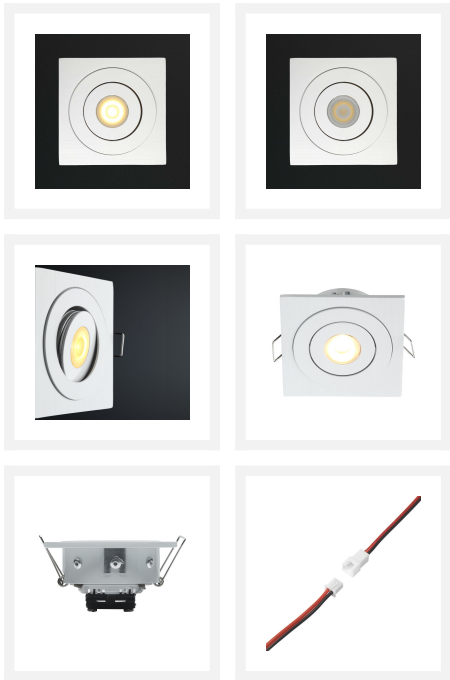

Cree LED recessed spotlight veranda Soria square white los | warm white | 3 watt

Product Images

Short Description

With this separate spot from the Soria series you can create your own porch set. This spotlight can also serve as an addition to your current Soria porch set.

Description

Would you like to expand your current Soria porch set by Hamulight? Then this is the spotlight you need. Check whether you can expand the set at all. You can do this by looking at the connector (attached to the transformer). Are there any free connections? Then it is possible to fill the free connections with spots.

Additional Information

Article number	L2332
EAN code	7435124558527
Brand	Hamulight
LED chip	Cree
Spot color	White
Suitable for	Inside & outside
Consumption	3 watt
Input voltage	700mA
Light color	Warm white (2700K)
Lumen per LED (including lens)	138 lm
Color Rendering Index (CRI)	>92
Light angle	45 Degrees
Dimmable	Yes
Tiltable	Yes
Cabling per LED	500 cm
Transformer required?	Yes
Length	60 mm
Width	60 mm
Height	35 mm
Hole size	53 mm
Material	Aluminum white
IP value	IP44
Quality mark	CE, Rohs
Warranty	3 years