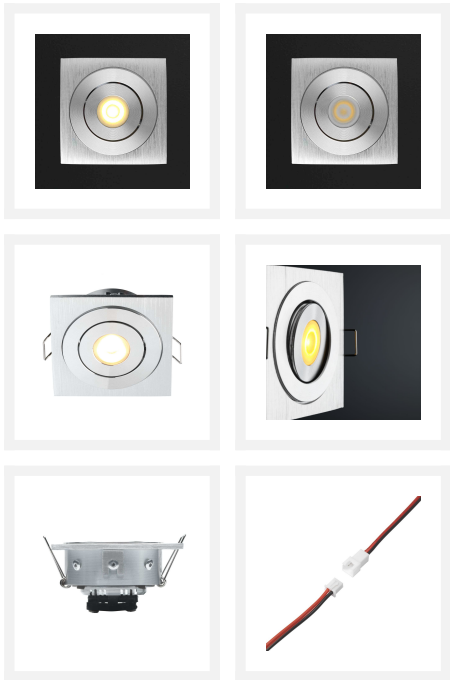

## Cree LED recessed spotlight veranda Soria square los | warm white | 3 watt

## Short Description

---

With this separate spot from the Soria series you can create your own porch set. This spotlight can also serve as an addition to your current Soria porch set.

## Description

---

Would you like to expand your current Soria porch set by Hamulight? Then this is the spotlight you need. Check whether you can expand the set at all. You can do this by looking at the connector (attached to the transformer). Are there any free connections? Then it is possible to fill the free connections with spots.

## Additional Information

---

Article number	L2330
EAN code	7435124558527
Brand	Hamulight
LED chip	Cree
Spot color	Aluminium
Suitable for	Inside & outside
Consumption	3 watt
Input voltage	700mA
Light color	Warm white (2700K)
Lumen per LED (including lens)	138 lm
Color Rendering Index (CRI)	>92
Light angle	45 Degrees
Dimmable	Yes
Tiltable	Yes
Cabling per LED	500 cm
Transformer required?	Yes
Length	60 mm
Width	60 mm
Height	35 mm
Hole size	53 mm
Material	Aluminium
IP value	IP44
Quality mark	CE, Rohs
Warranty	3 years