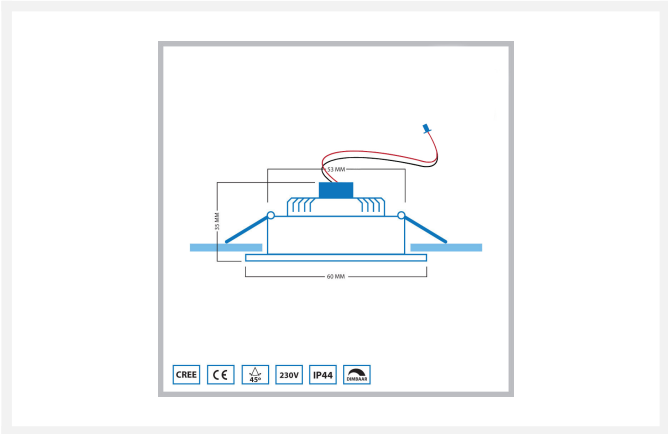

## Cree LED recessed spotlight veranda Soria square los | warm white | 3 watt

## Short Description

---

With this separate spot from the Soria series you can create your own porch set. This spotlight can also serve as an addition to your current Soria porch set.

## Description

---

Would you like to expand your current Soria porch set by Hamulight? Then this is the spotlight you need. Check whether you can expand the set at all. You can do this by looking at the connector (attached to the transformer). Are there any free connections? Then it is possible to fill the free connections with spots.

## Additional Information

---

Article number	L2330
EAN code	7435124558527
Brand	Hamulight
LED chip	Cree
Spot color	Aluminium
Suitable for	Inside & outside
Consumption	3 watt
Input voltage	700mA
Light color	Warm white (2700K)
Lumen per LED (including lens)	138 lm
Color Rendering Index (CRI)	>92
Light angle	45 Degrees
Dimmable	Yes
Tiltable	Yes
Cabling per LED	500 cm
Transformer required?	Yes
Length	60 mm
Width	60 mm
Height	35 mm
Hole size	53 mm
Material	Aluminium
IP value	IP44
Quality mark	CE, Rohs
Warranty	3 years