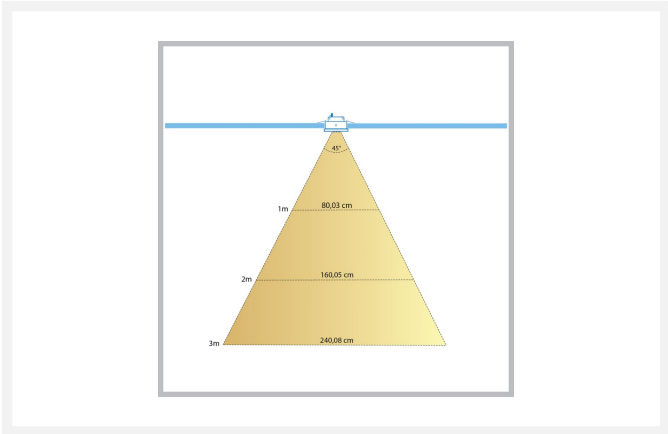

## Cree LED recessed spotlight veranda Soria square los | warm white | 3 watt

## Short Description

---

With this separate spot from the Soria series you can create your own porch set. This spotlight can also serve as an addition to your current Soria porch set.

## Additional Information

---

Article number	L2330
EAN code	7435124558527
Brand	Hamulight
LED chip	Cree
Spot color	Aluminium
Suitable for	Inside & outside
Consumption	3 watt
Input voltage	700mA
Light color	Warm white (2700K)
Lumen per LED (including lens)	138 lm
Color Rendering Index (CRI)	>92
Light angle	45 Degrees
Dimmable	Yes
Tiltable	Yes
Cabling per LED	500 cm
Transformer required?	Yes
Length	60 mm
Width	60 mm
Height	35 mm
Hole size	53 mm
Material	Aluminium
IP value	IP44
Quality mark	CE, Rohs
Warranty	3 years