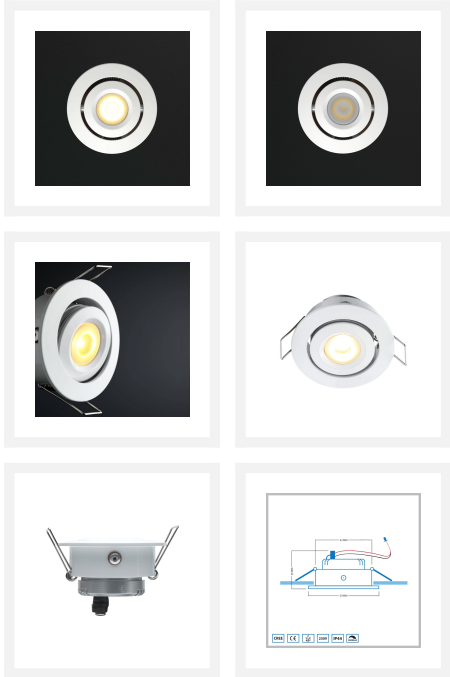

## Cree LED recessed spotlight veranda Toledo white los | tiltable | warm white | 3 watt

## Short Description

---

With this separate spot from the Toledo series you can create your own porch set. This spotlight can also serve as an addition to your current Toledo porch set.

## Description

---

Would you like to expand your current Toledo porch set by Hamulight? Then this is the spotlight you need. Check whether you can expand the set at all. You can do this by looking at the connector (attached to the transformer). Are there any free connections? Then it is possible to fill the free connections with spots.

## Additional Information

---

Article number	L2329
EAN code	7435124558527
Brand	Hamulight
LED chip	Cree
Spot color	White
Suitable for	Inside & outside
Consumption	3 watt
Input voltage	700mA
Light color	Warm white (2700K)
Lumen per LED (including lens)	138 lm
Color Rendering Index (CRI)	>92
Light angle	45 Degrees
Dimmable	Yes
Tiltable	Yes
Cabling per LED	500 cm
Transformer required?	Yes
Diameter	50 mm
Height	36 mm
Hole size	42 mm
Material	Aluminum white
IP value	IP44
Quality mark	CE, Rohs
Warranty	3 years