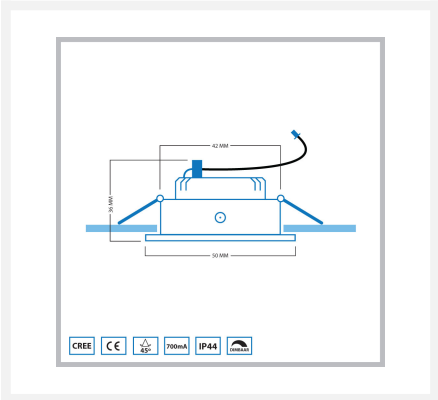

## Cree LED recessed spotlight veranda Toledo los | white light | tiltable | 3 watt

## Short Description

---

With this separate spot from the Toledo series you can create your own porch set. This spotlight can also serve as an addition to your current Toledo porch set (white light).

## Description

---

Would you like to expand your current Toledo (white light) porch set by Hamulight? Then this is the spotlight you need. Check whether you can expand the set at all. You can do this by looking at the connector (attached to the transformer). Are there any free connections? Then it is possible to fill the free connections with spots.

## Additional Information

---

Article number	L2328
EAN code	7435852096049
Brand	Hamulight
LED chip	Cree
Spot color	Aluminium
Suitable for	Inside & outside
Consumption	3 watt
Input voltage	700mA
Light color	White ( $\pm$ 4000K)
Lumen per LED (including lens)	138 lm
Color Rendering Index (CRI)	>92
Light angle	45 Degrees
Dimmable	Yes
Tiltable	Yes
Cabling per LED	500 cm
Transformer required?	Yes
Diameter	50 mm
Height	36 mm
Hole size	42 mm
Material	Aluminium
IP value	IP44
Quality mark	CE, Rohs
Warranty	3 years