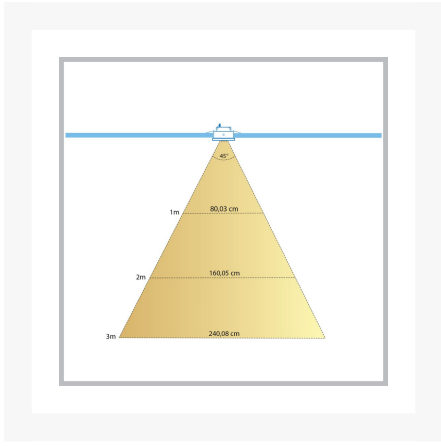

## Cree LED recessed spotlight veranda Toledo los | white light | tiltable | 3 watt

## Short Description

---

With this separate spot from the Toledo series you can create your own porch set. This spotlight can also serve as an addition to your current Toledo porch set (white light).

## Additional Information

---

Article number	L2328
EAN code	7435852096049
Brand	Hamulight
LED chip	Cree
Spot color	Aluminium
Suitable for	Inside & outside
Consumption	3 watt
Input voltage	700mA
Light color	White ( $\pm$ 4000K)
Lumen per LED (including lens)	138 lm
Color Rendering Index (CRI)	>92
Light angle	45 Degrees
Dimmable	Yes
Tiltable	Yes
Cabling per LED	500 cm
Transformer required?	Yes
Diameter	50 mm
Height	36 mm
Hole size	42 mm
Material	Aluminium
IP value	IP44
Quality mark	CE, Rohs
Warranty	3 years