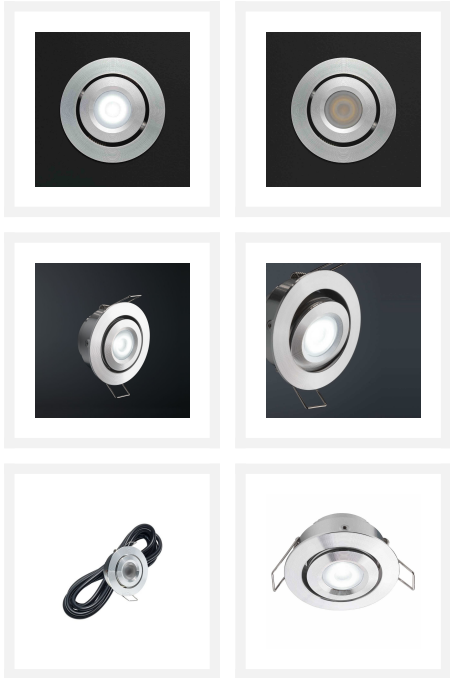

## Cree LED recessed spotlight veranda Toledo los | white light | tiltable | 3 watt

## Short Description

---

With this separate spot from the Toledo series you can create your own porch set. This spotlight can also serve as an addition to your current Toledo porch set (white light).

## Description

---

Would you like to expand your current Toledo (white light) porch set by Hamulight? Then this is the spotlight you need. Check whether you can expand the set at all. You can do this by looking at the connector (attached to the transformer). Are there any free connections? Then it is possible to fill the free connections with spots.

## Additional Information

---

Article number	L2328
EAN code	7435852096049
Brand	Hamulight
LED chip	Cree
Spot color	Aluminium
Suitable for	Inside & outside
Consumption	3 watt
Input voltage	700mA
Light color	White ( $\pm$ 4000K)
Lumen per LED (including lens)	138 lm
Color Rendering Index (CRI)	>92
Light angle	45 Degrees
Dimmable	Yes
Tiltable	Yes
Cabling per LED	500 cm
Transformer required?	Yes
Diameter	50 mm
Height	36 mm
Hole size	42 mm
Material	Aluminium
IP value	IP44
Quality mark	CE, Rohs
Warranty	3 years