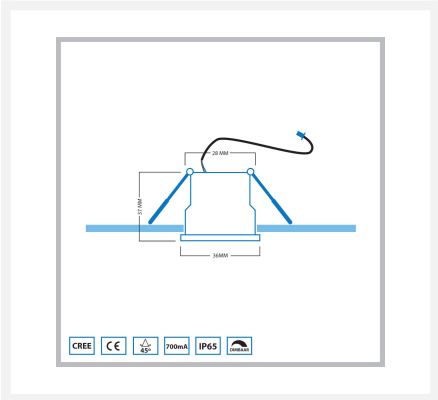

Cree LED recessed spotlight veranda Valencia los | white light | 3 watt

Product Images

Short Description

With this separate spotlight from the Valencia series, you can create your own porch set. This spotlight can also serve as an addition to your current Valencia veranda set.

Description

Would you like to expand your current Valencia porch set (with white light) from Hamulight? Then this is the spotlight you need. Check whether you can expand the set at all. You can do this by looking at the connector (attached to the transformer). Are there any free connections? Then it is possible to fill the free connections with spots.

Additional Information

Article number	L2327
EAN code	7435124558527
Brand	Hamulight
LED chip	Cree
Spot color	Aluminium
Suitable for	Inside & outside
Consumption	3 watt
Input voltage	700mA
Light color	White (\pm 4000K)
Lumen per LED (including lens)	155 lm
Light angle	45 Degrees
Dimmable	Yes
Tiltable	No
Cabling per LED	500 cm
Transformer required?	Yes
Diameter	36 mm
Height	37 mm
Hole size	30 mm
Material	Aluminium
IP value	IP65
Quality mark	CE, Rohs
Warranty	3 years