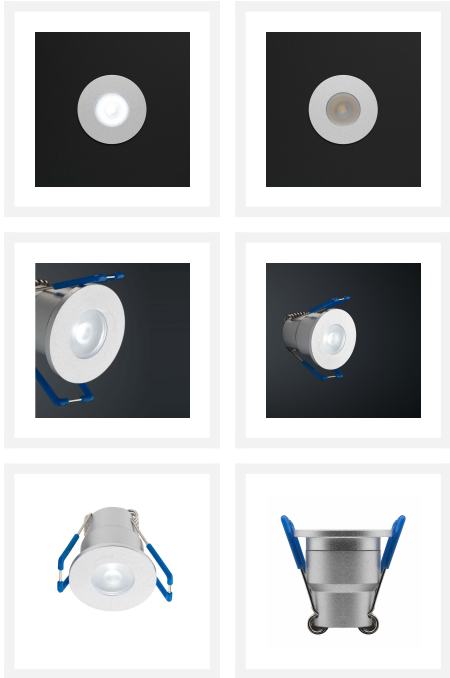

Cree LED recessed spotlight veranda Valencia los | white light | 3 watt

Product Images

Short Description

With this separate spotlight from the Valencia series, you can create your own porch set. This spotlight can also serve as an addition to your current Valencia veranda set.

Description

Would you like to expand your current Valencia porch set (with white light) from Hamulight? Then this is the spotlight you need. Check whether you can expand the set at all. You can do this by looking at the connector (attached to the transformer). Are there any free connections? Then it is possible to fill the free connections with spots.

Additional Information

Article number	L2327
EAN code	7435124558527
Brand	Hamulight
LED chip	Cree
Spot color	Aluminium
Suitable for	Inside & outside
Consumption	3 watt
Input voltage	700mA
Light color	White (\pm 4000K)
Lumen per LED (including lens)	155 lm
Light angle	45 Degrees
Dimmable	Yes
Tiltable	No
Cabling per LED	500 cm
Transformer required?	Yes
Diameter	36 mm
Height	37 mm
Hole size	30 mm
Material	Aluminium
IP value	IP65
Quality mark	CE, Rohs
Warranty	3 years