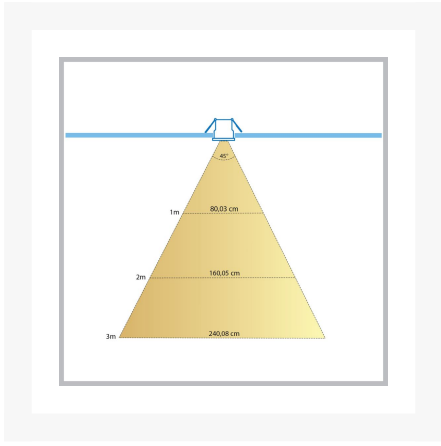

Cree LED recessed spotlight veranda Valencia los | white light | 3 watt

Product Images

Short Description

With this separate spotlight from the Valencia series, you can create your own porch set. This spotlight can also serve as an addition to your current Valencia veranda set.

Description

Would you like to expand your current Valencia porch set (with white light) from Hamulight? Then this is the spotlight you need. Check whether you can expand the set at all. You can do this by looking at the connector (attached to the transformer). Are there any free connections? Then it is possible to fill the free connections with spots.

Additional Information

Article number	L2327
EAN code	7435124558527
Brand	Hamulight
LED chip	Cree
Spot color	Aluminium
Suitable for	Inside & outside
Consumption	3 watt
Input voltage	700mA
Light color	White (\pm 4000K)
Lumen per LED (including lens)	155 lm
Light angle	45 Degrees
Dimmable	Yes
Tiltable	No
Cabling per LED	500 cm
Transformer required?	Yes
Diameter	36 mm
Height	37 mm
Hole size	30 mm
Material	Aluminium
IP value	IP65
Quality mark	CE, Rohs
Warranty	3 years