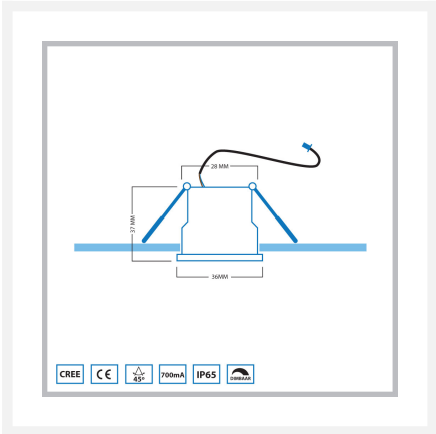

## Short Description

---

With this separate black spotlight from the Valencia series you can create your own porch set. This spotlight can also serve as an addition to your current black Valencia porch set.

## Additional Information

---

Article number	L2325
EAN code	7435124558527
Brand	Hamulight
LED chip	Cree
Spot color	Black
Suitable for	Inside & outside
Consumption	3 watt
Input voltage	700mA
Light color	Warm white (2700K)
Lumen per LED (including lens)	155 lm
Color Rendering Index (CRI)	>92
Light angle	45 Degrees
Dimmable	Yes
Tiltable	No
Cabling per LED	500 cm
Transformer required?	Yes
Diameter	36 mm
Height	37 mm
Hole size	30 mm
Material	Aluminum black
IP value	IP65
Quality mark	CE, Rohs
Warranty	3 years