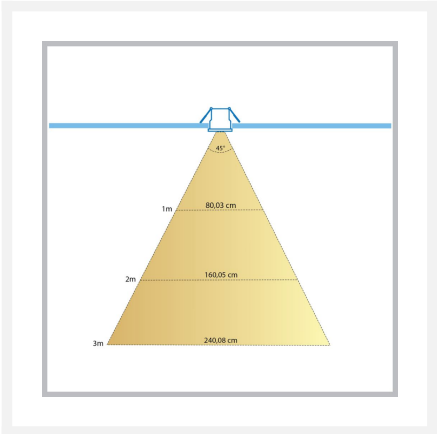

Cree LED recessed spotlight Valencia black los | warm white | 3 watt

Product Images