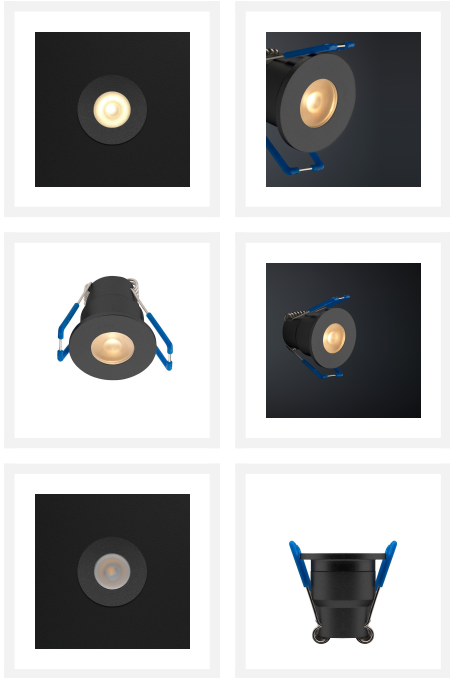

## Cree LED recessed spotlight Valencia black los | warm white | 3 watt

## Short Description

---

With this separate black spotlight from the Valencia series you can create your own porch set. This spotlight can also serve as an addition to your current black Valencia porch set.

## Description

---

Would you like to expand your current black Valencia porch set by Hamulight? Then this is the spotlight you need. Check whether you can expand the set at all. You can do this by looking at the connector (attached to the transformer). Are there any free connections? Then it is possible to fill the free connections with spotlights.

## Additional Information

---

Article number	L2325
EAN code	7435124558527
Brand	Hamulight
LED chip	Cree
Spot color	Black
Suitable for	Inside & outside
Consumption	3 watt
Input voltage	700mA
Light color	Warm white (2700K)
Lumen per LED (including lens)	155 lm
Color Rendering Index (CRI)	>92
Light angle	45 Degrees
Dimmable	Yes
Tiltable	No
Cabling per LED	500 cm
Transformer required?	Yes
Diameter	36 mm
Height	37 mm
Hole size	30 mm
Material	Aluminum black
IP value	IP65
Quality mark	CE, Rohs
Warranty	3 years