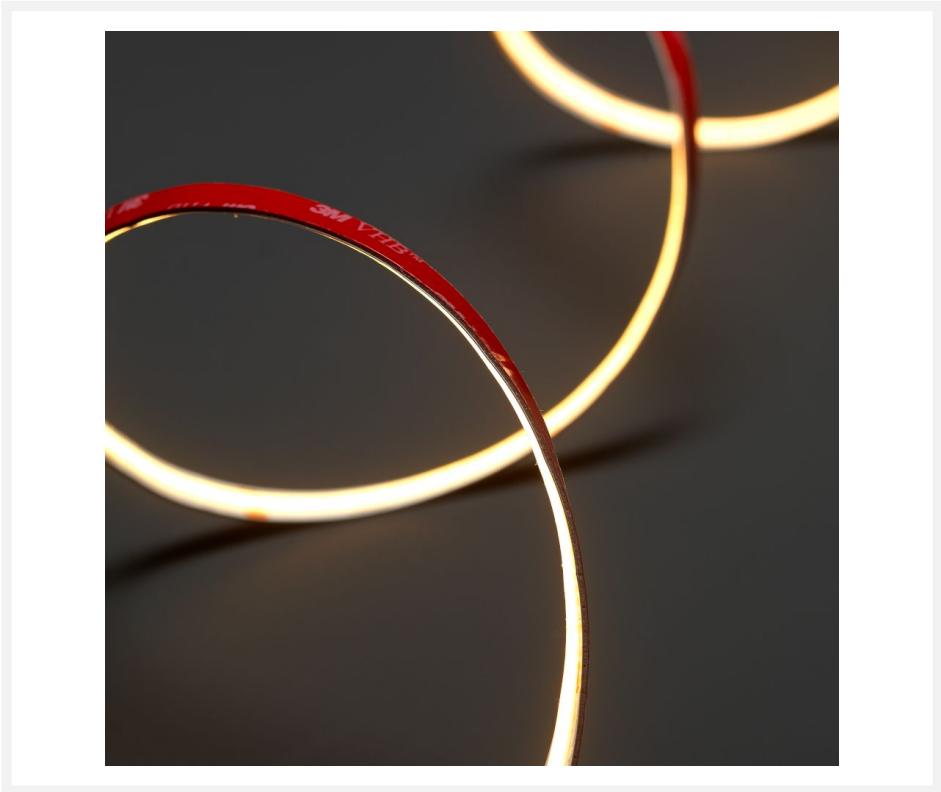

Sanan LED strip Denia | warm white | 24 volts | different lengths

Product Images

Short Description

The LED strip Denia is suitable for lighting your porch. The strip is dimmable and consumes 5 watts per metre. This strip is 24 volts and must be connected to one of our 24 volt veranda LED transformers. The strip is available from 1 to 7 metres.

Description

The Denia LED strip is an excellent option if you do not want to make holes in the beams of your porch. The warm white light (2700k) of the strip is both functional and atmospheric. The strip counts 512 LEDs per metre and is 2.5mm high and 11mm wide. The IP-44 rating ensures that the strip is sufficiently resistant to water and dust.

You might also be interested in one of the handy accessories for this strip. For example, you can extend the cable with a veranda extension cable. Do you want several strips in your porch? Then the 24 volt veranda cable connectors Y ideal! This way, you connect several strips to one transformer.

Tip: You can cut the Denia LED strip every 60 mm.

If you need more information about this LED strip, please contact us.

Additional Information

Article number	L2265
EAN code	7435124513595
Brand	Hamulight
Suitable for	Inside & outside
Light color	Warm white (2700K)
Consumption	5 watt
Input voltage	24V DC
LED chip	Sanan
Tape type	4229-3M VHB
Dimmable	Yes
Lumen per meter	475 lm
Color Rendering Index (CRI)	>90
Light angle	180 Degrees
Transformer required?	Yes
LEDs per meter	512 LEDs
Width	8 mm
Height	2,5 mm
Material	Silicones
IP value	IP44
Quality mark	CE, Rohs
Warranty	2 years
Energy label old	A++
Energy label new	F