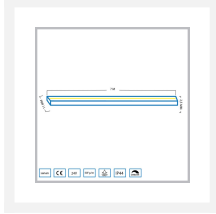

Sanan LED strip Denia | warm white | 24 volts | different lengths

Product Images

Short Description

The LED strip Denia is suitable for lighting your porch. The strip is dimmable and consumes 5 watts per metre. This strip is 24 volts and must be connected to one of our 24 volt veranda LED transformers. The strip is available from 1 to 7 metres.

Description

The Denia LED strip is an excellent option if you do not want to make holes in the beams of your porch. The warm white light (2700k) of the strip is both functional and atmospheric. The strip counts 512 LEDs per metre and is 2.5mm high and 11mm wide. The IP-44 rating ensures that the strip is sufficiently resistant to water and dust.

Tip: You can cut the Denia LED strip every 60 mm.

If you need more information about this LED strip, please contact us.

Additional Information

Article number	L2265
EAN code	7435124513595
Brand	Hamulight
Suitable for	Inside & outside
Light color	Warm white (2700K)
Consumption	5 watt
Input voltage	24V DC
LED chip	Sanan
Tape type	4229-3M VHB
Dimmable	Yes
Lumen per meter	475 lm
Color Rendering Index (CRI)	>90
Light angle	180 Degrees
Transformer required?	Yes
LEDs per meter	512 LEDs
Width	8 mm
Height	2,5 mm
Material	Silicones
IP value	IP44
Quality mark	CE, Rohs
Warranty	2 years
Energy label old	A++
Energy label new	F