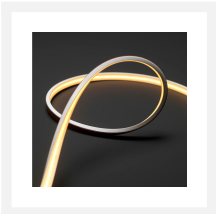

Sanan LED strip Avila | warm white | 24 volts | different lengths

Product Images

Short Description

The LED strip Avila is suitable for lighting your porch. The strip is dimmable and consumes 5 watts per metre. This strip is 24 volts and needs to be connected to one of our 24 volt LED veranda transformers. The strip is available from 1 to 7 metres.

Description

The Avila LED strip is an excellent option if you do not want to make holes in the beams of your porch. The strip's warm white light (2700k) is both functional and atmospheric. The strip counts 512 LEDs per metre and is 5mm high and 11mm wide. The IP-66 rating ensures that the strip is highly resistant to water and dust.