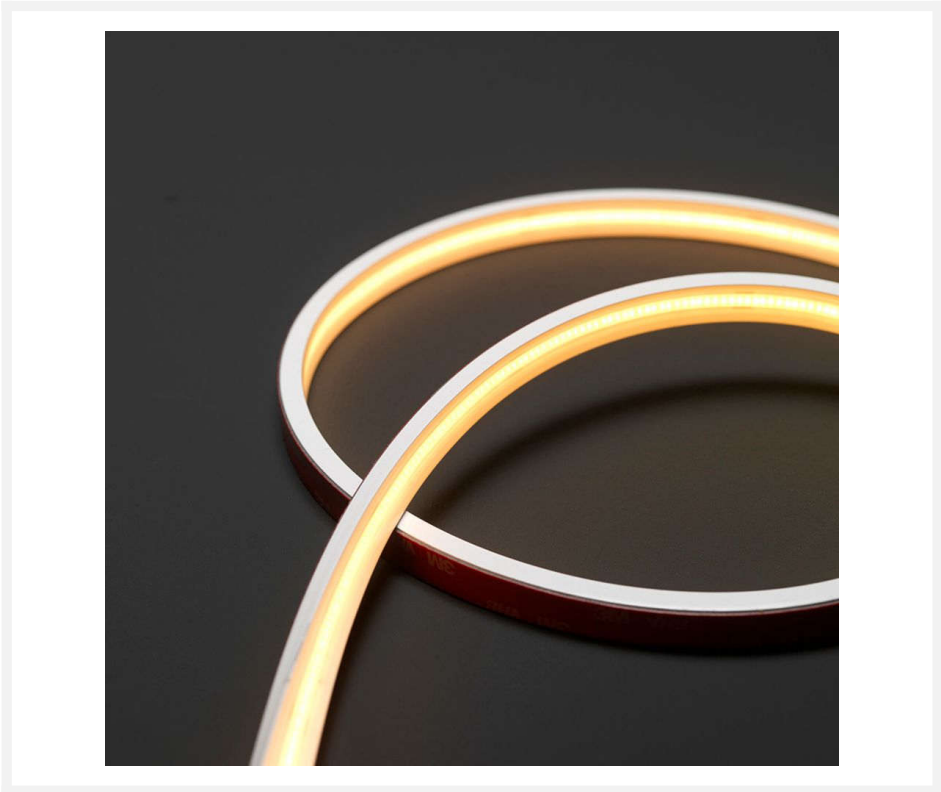

Sanan LED strip Avila | warm white | 24 volts | different lengths

Product Images

Short Description

The LED strip Avila is suitable for lighting your porch. The strip is dimmable and consumes 5 watts per metre. This strip is 24 volts and needs to be connected to one of our 24 volt LED veranda transformers. The strip is available from 1 to 7 metres.

Description

The Avila LED strip is an excellent option if you do not want to make holes in the beams of your porch. The strip's warm white light (2700k) is both functional and atmospheric. The strip counts 512 LEDs per metre and is 5mm high and 11mm wide. The IP-66 rating ensures that the strip is highly resistant to water and dust.

Tip: You can cut the Avila LED strip every 60 mm. You can then use the Avila cover caps to seal the strip.

For more information about this LED strip, please do not hesitate to contact us.

Additional Information

Article number	L2252
EAN code	7435124513571
Brand	Hamulight
Suitable for	Inside & outside
Light color	Warm white (2700K)
Consumption	5 watt
Input voltage	24V DC
LED chip	Sanan
Tape type	4229-3M VHB
Dimmable	Yes
Lumen per meter	475 lm
Color Rendering Index (CRI)	>90
Light angle	180 Degrees
Transformer required?	Yes
LEDs per meter	512 LEDs
Width	11 mm
Height	5 mm
Material	Silicones
IP value	IP66
Quality mark	CE, Rohs
Warranty	2 years
Energy label old	A+
Energy label new	G