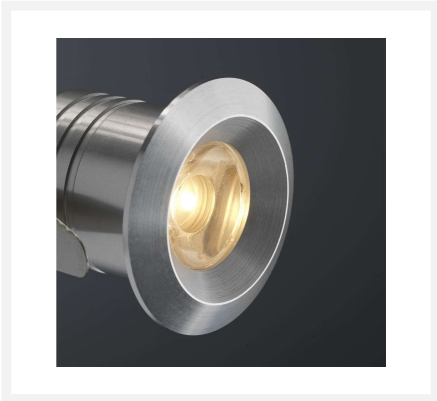

## Cree LED recessed spotlight veranda Marbella io | warm white | set of 6, 8, 10 or 12 pieces

## Short Description

---

This Somfy IO set of stylish Cree LED recessed spotlights from the Marbella series consists of 6, 8, 10 or 12 LED recessed spotlights (3 watts), including a Somfy IO serie LED transformer with a connector. The recessed spots are dimmable and can be installed in wooden and aluminium porches.

## Description

---

The LED downlights of the Marbella IO set have a small recessed dimension (22 mm), low height (30 mm) and a suitable diameter (28 mm). The Marbella is therefore a small spotlight that fits into almost any porch. Each downlight in this set comes with a 5-metre cable. This cable is double-insulated, which reduces the risk of cable breakage or damage. With their beautiful warm-white light colour (2700k), the spots create a pleasant and cosy atmosphere on your porch.