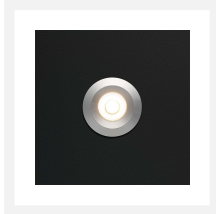

## Cree LED recessed spotlight veranda Marbella io | warm white | set of 6, 8, 10 or 12 pieces

## Short Description

---

This Somfy IO set of stylish Cree LED recessed spotlights from the Marbella series consists of 6, 8, 10 or 12 LED recessed spotlights (3 watts), including a Somfy IO serie LED transformer with a connector. The recessed spots are dimmable and can be installed in wooden and aluminium porches.

## Description

---

The LED downlights of the Marbella IO set have a small recessed dimension (22 mm), low height (30 mm) and a suitable diameter (28 mm). The Marbella is therefore a small spotlight that fits into almost any porch. Each downlight in this set comes with a 5-metre cable. This cable is double-insulated, which reduces the risk of cable breakage or damage. With their beautiful warm-white light colour (2700k), the spots create a pleasant and cosy atmosphere on your porch.