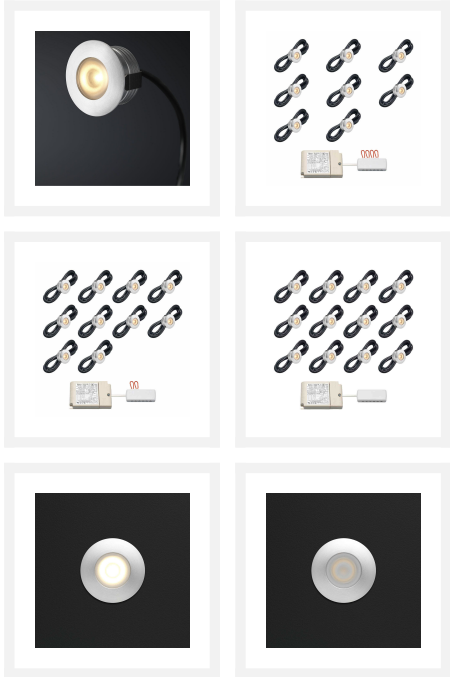

Cree LED recessed spotlight veranda Aragon io | warm white | set of 6, 8, 10 or 12 pieces

Product Images

Short Description

This Somfy IO set with Cree LED recessed spotlights from the Aragon series is specially designed to operate in porches. This set is available with 6, 8, 10 or 12 dimmable recessed lights of 3 Watts. Also included in this set is a Somfy IO serie LED transformer with a serie connector. This set is suitable for aluminium and wooden porches.

Description

The stylish recessed spots from this Aragon set have small dimensions. As a result, the spots fit on almost any porch. The recessed size of the spots is 28 mm, the height 20 mm and the diameter 33 mm. With their warm white (2700k) light, these spots ensure that your porch is pleasantly lit. Each recessed spotlight comes with a 5-metre cable. These cables are double insulated so they are well protected against cable breakage and damage.

To operate this set with a Somfy IO 5-channel remote control, you will need to add the Somfy IO LED receiver separately to your order. This also applies to the Somfy IO 5-channel remote control. With this, you can switch the spots on and off and dim them to the desired setting. Do you already have Somfy IO-controlled equipment in your home and do you operate this with a multi-channel remote control? Then you can also use your current remote control to operate this set. However, you still need to order the Somfy IO LED receiver.

Are you interested in this set? Then don't forget to look at the accessories for this set. For example, a hole saw (28 mm) can help you mount the spotlights, and if there is not enough cabling, an extension lead is a good idea. Would you like to hide the transformer and connector nicely and be watertight? Then our wall boxes are a good option.