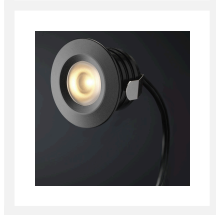

Cree LED recessed spotlight veranda Pals black io | warm white | set of 6, 8, 10 or 12 pieces

Product Images

Short Description

This Somfy IO set of dimmable Cree LED recessed spotlights from the Pals series has a stylish black colour and is specially designed for porches. This set consists of 6, 8, 10 or 12 black LED recessed spotlights of 3 Watts, including a corresponding Somfy IO serie LED transformer with connector. This set is extremely suitable for wooden porches, but can also be used for aluminium porches.

Description

The black Pals LED recessed spotlights have a low height (30 mm), small built-in dimension (30 mm) and suitable diameter (38 mm). With these dimensions, it is possible to easily install these Pals spots on almost every porch. The recessed spots all have a 5-meter long single-insulated cable. The advantage is that the cables are thinner, so there is no need to drill large holes in the beams of your porch. This will not affect the solidity of your porch. Because of the thinner cables, this set is extremely suitable for wooden porches, but it can also be mounted well in aluminium porches.

To combine this set with Somfy IO, you need to add the Somfy IO LED receiver to your shopping basket separately. This also applies to the Somfy IO 5-channel remote control. With this remote control, you can switch the spots on and off and dim them to the desired setting. Do you already have Somfy IO-controlled equipment in your home and do you operate it with a multi-channel remote control? Then you can also use your current remote control to operate this set. However, you still need to have a Somfy IO LED receiver.