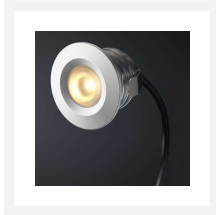

## Cree LED recessed spotlight veranda Pals io | warm white | set of 6, 8, 10 or 12 pieces

## Short Description

---

This Somfy IO set with Cree LED recessed spotlights from the Pals series is specifically designed for porches. The spots are available in sets of 6, 8, 10 or 12 dimmable recessed spots (3 watts). A Somfy IO serie transformer with a connector is included in this set. This set is extremely suitable for wooden porches, but can also be used for aluminium porches.

## Description

---

The recessed lights from this Pals Somfy IO set have a build-in dimension of 30 mm, a height of 30 mm and a diameter of 38 mm. With these dimensions, the downlights fit perfectly in most porches. These spots have a warm white light colour (2700k) and will create a warm atmosphere on your porch. Each spotlight is equipped with a 5-metre single-insulated cable. The advantage of a single-insulated cable is that the cable is thinner, so you only need to drill small holes in the beams of your porch for the cable to fit through. This way your porch retains its firmness.

## Additional Information

---

Article number	L2231
EAN code	7435124551559
Brand	Hamulight
LED chip	Cree
Spot color	Aluminium
Suitable for	Inside & outside
Suitable i.c.w.	Somfy io remote control (Somfy io receiver required)
Also compatibel with	Somfy TaHoma
Consumption	3 watt
Input voltage	230V AC
Light color	Warm white (2700K)
Lumen per LED (including lens)	155 lm
Color Rendering Index (CRI)	>92
Light angle	45 Degrees
Dimmable	Yes
Tiltable	No
Cabling per LED	500 cm
Transformer required?	Yes (standard included)
Dimensions transformer	110 x 65 x 20 mm
Circuit	Series
Diameter	38 mm
Height	30 mm
Hole size	30 mm
Material	Aluminium
IP value	Spots: IP44, Trafo: IP44
Quality mark	CE, Rohs
Warranty	Spots: 3 years, Trafo: 2 years
Energy label old	A+