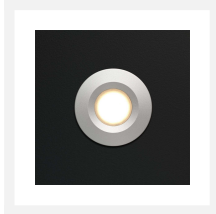

## Cree LED recessed spotlight veranda Pals io | warm white | set of 6, 8, 10 or 12 pieces

## Short Description

---

This Somfy IO set with Cree LED recessed spotlights from the Pals series is specifically designed for porches. The spots are available in sets of 6, 8, 10 or 12 dimmable recessed spots (3 watts). A Somfy IO serie transformer with a connector is included in this set. This set is extremely suitable for wooden porches, but can also be used for aluminium porches.

## Description

---

The recessed lights from this Pals Somfy IO set have a build-in dimension of 30 mm, a height of 30 mm and a diameter of 38 mm. With these dimensions, the downlights fit perfectly in most porches. These spots have a warm white light colour (2700k) and will create a warm atmosphere on your porch. Each spotlight is equipped with a 5-metre single-insulated cable. The advantage of a single-insulated cable is that the cable is thinner, so you only need to drill small holes in the beams of your porch for the cable to fit through. This way your porch retains its firmness.