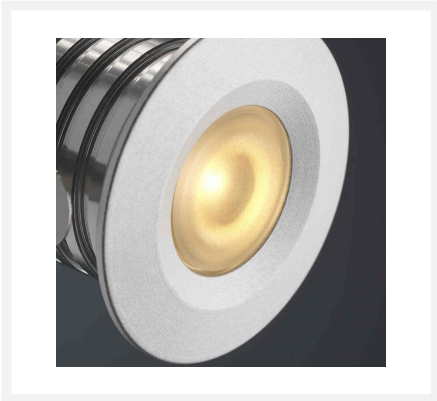

## Cree LED recessed spotlight veranda Pals io | warm white | set of 6, 8, 10 or 12 pieces

## Short Description

---

This Somfy IO set with Cree LED recessed spotlights from the Pals series is specifically designed for porches. The spots are available in sets of 6, 8, 10 or 12 dimmable recessed spots (3 watts). A Somfy IO serie transformer with a connector is included in this set. This set is extremely suitable for wooden porches, but can also be used for aluminium porches.

## Description

---

The recessed lights from this Pals Somfy IO set have a build-in dimension of 30 mm, a height of 30 mm and a diameter of 38 mm. With these dimensions, the downlights fit perfectly in most porches. These spots have a warm white light colour (2700k) and will create a warm atmosphere on your porch. Each spotlight is equipped with a 5-metre single-insulated cable. The advantage of a single-insulated cable is that the cable is thinner, so you only need to drill small holes in the beams of your porch for the cable to fit through. This way your porch retains its firmness.