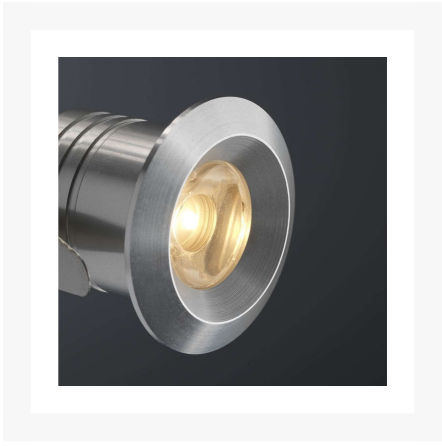

## Cree LED recessed spotlight Marbella bas | warm white | set of 4, 6, 8, 10 or 12 pieces

## Short Description

---

This BAS set of stylish Cree LED recessed spotlights from the Marbella series consists of 4, 6, 8, 10 or 12 dimmable LED recessed spotlights (3 watts), including a serie LED transformer with a serie connector. This set is suitable for use in wooden and aluminium porches.

## Description

---

The LED recessed spotlights of the Marbella BAS set have a small built-in dimension (22 mm), low height (30 mm) and suitable diameter (28 mm). The Marbella is therefore a small spotlight that fits into almost any porch. Each recessed spotlight in this set comes with a 5-metre cable. This cable is double-insulated, which reduces the risk of cable breakage or damage. With their beautiful warm-white light colour (2700k), the spots create a pleasant and cosy atmosphere on your porch.

## Additional Information

---

Article number	L2236
EAN code	7435124554512
Brand	Hamulight
LED chip	Cree
Spot color	Aluminium
Suitable for	Inside & outside
Suitable i.c.w.	LED dimmer, switch or Nice remote control (Nice receiver required)
Also compatibel with	Google Home and Amazon Alexa
Consumption	3 watt
Input voltage	230V AC
Light color	Warm white (2700K)
Lumen per LED (including lens)	155 lm
Color Rendering Index (CRI)	>92
Light angle	45 Degrees
Dimmable	Yes
Tiltable	No
Cabling per LED	500 cm
Transformer required?	Yes (standard included)
Dimensions transformer	120 x 45 x 20 mm (with 6-gats connector) - 165 x 40 x 30 mm (with 12-gats connector)
Circuit	Series
Diameter	28 mm
Height	30 mm
Hole size	22 mm
Material	Aluminium
IP value	Spots: IP44, Trafo: IP44
Quality mark	CE, Rohs
Warranty	Spots: 3 years, Trafo: 2 years