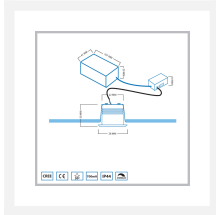

Cree LED recessed spotlight Marbella bas | warm white | set of 4, 6, 8, 10 or 12 pieces

Product Images