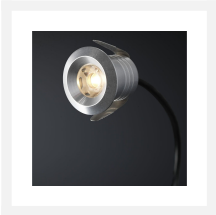

## Cree LED recessed spotlight Marbella bas | warm white | set of 4, 6, 8, 10 or 12 pieces

## Short Description

---

This BAS set of stylish Cree LED recessed spotlights from the Marbella series consists of 4, 6, 8, 10 or 12 dimmable LED recessed spotlights (3 watts), including a serie LED transformer with a serie connector. This set is suitable for use in wooden and aluminium porches.

## Description

---

The LED recessed spotlights of the Marbella BAS set have a small built-in dimension (22 mm), low height (30 mm) and suitable diameter (28 mm). The Marbella is therefore a small spotlight that fits into almost any porch. Each recessed spotlight in this set comes with a 5-metre cable. This cable is double-insulated, which reduces the risk of cable breakage or damage. With their beautiful warm-white light colour (2700k), the spots create a pleasant and cosy atmosphere on your porch.

## Additional Information

---

Article number	L2236
EAN code	7435124554512
Brand	Hamulight
LED chip	Cree
Spot color	Aluminium
Suitable for	Inside & outside
Suitable i.c.w.	LED dimmer, switch or Nice remote control (Nice receiver required)
Also compatibel with	Google Home and Amazon Alexa
Consumption	3 watt
Input voltage	230V AC
Light color	Warm white (2700K)
Lumen per LED (including lens)	155 lm
Color Rendering Index (CRI)	>92
Light angle	45 Degrees
Dimmable	Yes
Tiltable	No
Cabling per LED	500 cm
Transformer required?	Yes (standard included)
Dimensions transformer	120 x 45 x 20 mm (with 6-gats connector) - 165 x 40 x 30 mm (with 12-gats connector)
Circuit	Series
Diameter	28 mm
Height	30 mm
Hole size	22 mm
Material	Aluminium
IP value	Spots: IP44, Trafo: IP44
Quality mark	CE, Rohs
Warranty	Spots: 3 years, Trafo: 2 years