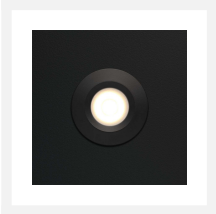

Cree LED recessed spotlight Pals black bas | warm white | set of 4, 6, 8, 10 or 12 pieces

Product Images

Short Description

This BAS set of dimmable Cree LED recessed spotlights from the Pals series is specially designed for porches and canopies. This set consists of 4, 6, 8, 10, or 12 black LED built-in spots of 3 watts, including a matching serie LED transformer with a connector. This set is extremely suitable for wooden porches, but can also be used for aluminium porches.

Description

The black Pals LED recessed spotlights have a low height (30 mm), small built-in dimension (30 mm) and suitable diameter (38 mm). With these dimensions, it is possible to install these Pals spots on almost every porch. The recessed spots all have a 5-meter long single-insulated cable. The advantage is that the cables are thinner, so there is no need to drill large holes in the beams of your veranda. This will also not affect the solidity of your porch. Because of the thinner cables, this set is extremely suitable for wooden verandas, but also aluminium porches.

Additional Information

Article number	L2227
EAN code	7435124558527
Brand	Hamulight
LED chip	Cree
Spot color	Black
Suitable for	Inside & outside
Suitable i.c.w.	LED dimmer, switch or Nice remote control (Nice receiver required)
Also compatibel with	Google Home & Amazon Alexa
Consumption	3 watt
Input voltage	230V AC
Light color	Warm white (2700K)
Lumen per LED (including lens)	155 lm
Color Rendering Index (CRI)	>92
Light angle	45 Degrees
Dimmable	Yes
Tiltable	No
Cabling per LED	500 cm
Transformer required?	Yes (standard included)
Dimensions transformer	120 x 45 x 20 mm (with 6-gats connector) - 165 x 40 x 30 mm (with 12-gats connector)
Circuit	Series
Diameter	38 mm
Height	30 mm
Hole size	30 mm
Material	Aluminum black
IP value	Spots: IP44, Trafo: IP44
Quality mark	CE, Rohs
Warranty	3 years