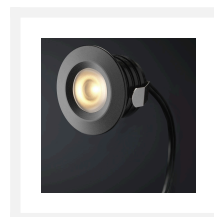

## Cree LED recessed spotlight veranda Pals black ab | warm white | set of 6, 8, 10 or 12 pieces

## Short Description

---

This AB set of Cree LED recessed spotlights from the Pals black series consists of 6, 8, 10 or 12 dimmable LED downlights (3 watts) in the colour black. A parallel transformer with a connector and a Hamulight remote control are also included in this set. This set is ideal for wooden porches but can also be used for aluminium porches.

## Description

---

The stylish black recessed spots from this AB set have a diameter of 38 mm, a height of 30 mm and a build-in dimension of 30 mm. Each spotlight has a 5-metre single-insulated cable. The cable is thin and well-protected against damage. The advantage of a thin cable is that you only need to drill small holes in the beam of your porch, through which the cable fits. This way, your porch retains its firmness. The warm white (2700k) light colour and the black colour of the recessed spotlights ensure that a pleasant and cosy atmosphere is created on your porch.

## Additional Information

---

Article number	L2208
EAN code	7435124546517
Brand	Hamulight
LED chip	Cree
Spot color	Black
Suitable for	Inside & outside
Consumption	3 watt
Input voltage	230V AC
Light color	Warm white (2700K)
Lumen per LED (including lens)	155 lm
Color Rendering Index (CRI)	>92
Light angle	45 Degrees
Dimmable	Yes
Tiltable	No
Cabling per LED	500 cm
Transformer required?	Yes (standard included)
Dimensions transformer	205 x 50 x 28 mm
Remote control range	10 meter
Circuit	Parallel
Diameter	38 mm
Height	30 mm
Hole size	30 mm
Material	Aluminum black
IP value	Spots: IP44, Trafo: IP44
Quality mark	CE, Rohs
Warranty	Spots: 3 years, Trafo: 2 years
Energy label old	A+
Energy label new	G