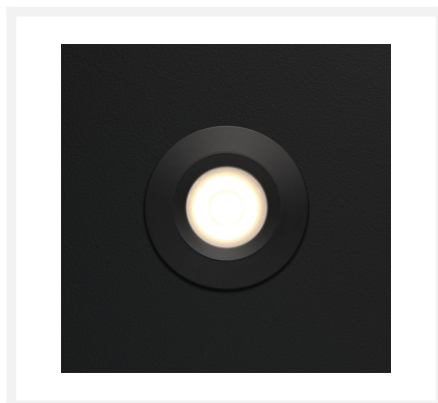

## Cree LED recessed spotlight veranda Pals black ab | warm white | set of 6, 8, 10 or 12 pieces

## Short Description

---

This AB set of Cree LED recessed spotlights from the Pals black series consists of 6, 8, 10 or 12 dimmable LED downlights (3 watts) in the colour black. A parallel transformer with a connector and a Hamulight remote control are also included in this set. This set is ideal for wooden porches but can also be used for aluminium porches.

## Description

---

The stylish black recessed spots from this AB set have a diameter of 38 mm, a height of 30 mm and a build-in dimension of 30 mm. Each spotlight has a 5-metre single-insulated cable. The cable is thin and well-protected against damage. The advantage of a thin cable is that you only need to drill small holes in the beam of your porch, through which the cable fits. This way, your porch retains its firmness. The warm white (2700k) light colour and the black colour of the recessed spotlights ensure that a pleasant and cosy atmosphere is created on your porch.

## Additional Information

---

Article number	L2208
EAN code	7435124546517
Brand	Hamulight
LED chip	Cree
Spot color	Black
Suitable for	Inside & outside
Consumption	3 watt
Input voltage	230V AC
Light color	Warm white (2700K)
Lumen per LED (including lens)	155 lm
Color Rendering Index (CRI)	>92
Light angle	45 Degrees
Dimmable	Yes
Tiltable	No
Cabling per LED	500 cm
Transformer required?	Yes (standard included)
Dimensions transformer	205 x 50 x 28 mm
Remote control range	10 meter
Circuit	Parallel
Diameter	38 mm
Height	30 mm
Hole size	30 mm
Material	Aluminum black
IP value	Spots: IP44, Trafo: IP44
Quality mark	CE, Rohs
Warranty	Spots: 3 years, Trafo: 2 years
Energy label old	A+
Energy label new	G