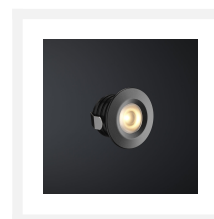

## Cree LED recessed spotlight veranda Pals black ab | warm white | set of 6, 8, 10 or 12 pieces

## Short Description

---

This AB set of Cree LED recessed spotlights from the Pals black series consists of 6, 8, 10 or 12 dimmable LED downlights (3 watts) in the colour black. A parallel transformer with a connector and a Hamulight remote control are also included in this set. This set is ideal for wooden porches but can also be used for aluminium porches.

## Description

---

The stylish black recessed spots from this AB set have a diameter of 38 mm, a height of 30 mm and a build-in dimension of 30 mm. Each spotlight has a 5-metre single-insulated cable. The cable is thin and well-protected against damage. The advantage of a thin cable is that you only need to drill small holes in the beam of your porch, through which the cable fits. This way, your porch retains its firmness. The warm white (2700k) light colour and the black colour of the recessed spotlights ensure that a pleasant and cosy atmosphere is created on your porch.

## Additional Information

---

Article number	L2208
EAN code	7435124546517
Brand	Hamulight
LED chip	Cree
Spot color	Black
Suitable for	Inside & outside
Consumption	3 watt
Input voltage	230V AC
Light color	Warm white (2700K)
Lumen per LED (including lens)	155 lm
Color Rendering Index (CRI)	>92
Light angle	45 Degrees
Dimmable	Yes
Tiltable	No
Cabling per LED	500 cm
Transformer required?	Yes (standard included)
Dimensions transformer	205 x 50 x 28 mm
Remote control range	10 meter
Circuit	Parallel
Diameter	38 mm
Height	30 mm
Hole size	30 mm
Material	Aluminum black
IP value	Spots: IP44, Trafo: IP44
Quality mark	CE, Rohs
Warranty	Spots: 3 years, Trafo: 2 years
Energy label old	A+
Energy label new	G