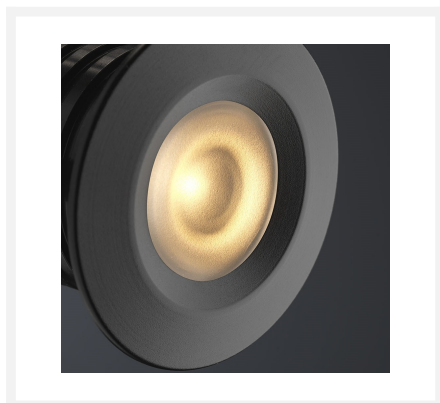

## Cree LED recessed spotlight veranda Pals black ab | warm white | set of 6, 8, 10 or 12 pieces

## Short Description

---

This AB set of Cree LED recessed spotlights from the Pals black series consists of 6, 8, 10 or 12 dimmable LED downlights (3 watts) in the colour black. A parallel transformer with a connector and a Hamulight remote control are also included in this set. This set is ideal for wooden porches but can also be used for aluminium porches.

## Description

---

The stylish black recessed spots from this AB set have a diameter of 38 mm, a height of 30 mm and a build-in dimension of 30 mm. Each spotlight has a 5-metre single-insulated cable. The cable is thin and well-protected against damage. The advantage of a thin cable is that you only need to drill small holes in the beam of your porch, through which the cable fits. This way, your porch retains its firmness. The warm white (2700k) light colour and the black colour of the recessed spotlights ensure that a pleasant and cosy atmosphere is created on your porch.

## Additional Information

---

Article number	L2208
EAN code	7435124546517
Brand	Hamulight
LED chip	Cree
Spot color	Black
Suitable for	Inside & outside
Consumption	3 watt
Input voltage	230V AC
Light color	Warm white (2700K)
Lumen per LED (including lens)	155 lm
Color Rendering Index (CRI)	>92
Light angle	45 Degrees
Dimmable	Yes
Tiltable	No
Cabling per LED	500 cm
Transformer required?	Yes (standard included)
Dimensions transformer	205 x 50 x 28 mm
Remote control range	10 meter
Circuit	Parallel
Diameter	38 mm
Height	30 mm
Hole size	30 mm
Material	Aluminum black
IP value	Spots: IP44, Trafo: IP44
Quality mark	CE, Rohs
Warranty	Spots: 3 years, Trafo: 2 years
Energy label old	A+
Energy label new	G