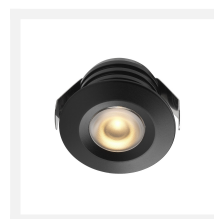

## Cree LED recessed spotlight veranda Pals black ab | warm white | set of 6, 8, 10 or 12 pieces

## Short Description

---

This AB set of Cree LED recessed spotlights from the Pals black series consists of 6, 8, 10 or 12 dimmable LED downlights (3 watts) in the colour black. A parallel transformer with a connector and a Hamulight remote control are also included in this set. This set is ideal for wooden porches but can also be used for aluminium porches.

## Description

---

The stylish black recessed spots from this AB set have a diameter of 38 mm, a height of 30 mm and a build-in dimension of 30 mm. Each spotlight has a 5-metre single-insulated cable. The cable is thin and well-protected against damage. The advantage of a thin cable is that you only need to drill small holes in the beam of your porch, through which the cable fits. This way, your porch retains its firmness. The warm white (2700k) light colour and the black colour of the recessed spotlights ensure that a pleasant and cosy atmosphere is created on your porch.

## Additional Information

---

Article number	L2208
EAN code	7435124546517
Brand	Hamulight
LED chip	Cree
Spot color	Black
Suitable for	Inside & outside
Consumption	3 watt
Input voltage	230V AC
Light color	Warm white (2700K)
Lumen per LED (including lens)	155 lm
Color Rendering Index (CRI)	>92
Light angle	45 Degrees
Dimmable	Yes
Tiltable	No
Cabling per LED	500 cm
Transformer required?	Yes (standard included)
Dimensions transformer	205 x 50 x 28 mm
Remote control range	10 meter
Circuit	Parallel
Diameter	38 mm
Height	30 mm
Hole size	30 mm
Material	Aluminum black
IP value	Spots: IP44, Trafo: IP44
Quality mark	CE, Rohs
Warranty	Spots: 3 years, Trafo: 2 years
Energy label old	A+
Energy label new	G