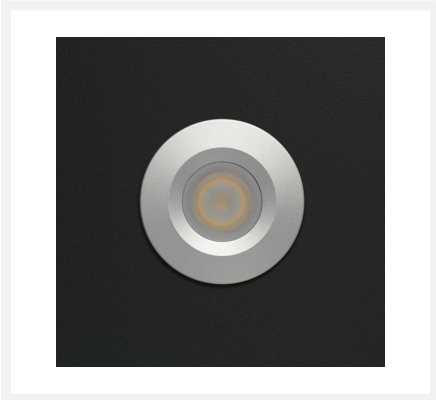

## Cree LED recessed spotlight Pals bas | warm white | set of 4, 6, 8, 10 or 12 pieces

## Short Description

---

This BAS set of Cree LED recessed spotlights from the Pals series is a real winner. This Pals set consists of 4, 6, 8, 10 or 12 dimmable LED recessed spotlights (3 watts) including a serie LED transformer and connector. This set is extremely suitable for wooden porches, but you can also use it for aluminium porches.

## Description

---

The Pals LED recessed spotlights have a low height (30 mm), small built-in dimension (30 mm) and suitable diameter (38 mm). These dimensions ensure that the Pals spotlights fit into almost any veranda. The spots are equipped with a single-insulated cable of 5 metres in length. The advantage of this is that the wiring is thinner so that you do not have to drill large holes in the beams of your veranda. This way your veranda retains its firmness. The thinner cables ensure that this set is very suitable for wooden verandas. But you can also use it in aluminium porches.

## Additional Information

---

Article number	L2230
EAN code	7435124550590
Brand	Hamulight
LED chip	Cree
Spot color	Aluminium
Suitable for	Inside & outside
Suitable i.c.w.	LED dimmer, switch or Nice remote control (Nice receiver required)
Also compatibel with	Google Home & Amazon Alexa
Consumption	3 watt
Input voltage	230V AC
Light color	Warm white (2700K)
Lumen per LED (including lens)	155 lm
Color Rendering Index (CRI)	>92
Light angle	45 Degrees
Dimmable	Yes
Tiltable	No
Cabling per LED	500 cm
Transformer required?	Yes (standard included)
Dimensions transformer	120 x 45 x 20 mm (with 6-gats connector) - 165 x 40 x 30 mm (with 12-gats connector)
Circuit	Series
Diameter	38 mm
Height	30 mm
Hole size	30 mm
Material	Aluminium
IP value	Spots: IP44, Trafo: IP44
Quality mark	CE, Rohs
Warranty	Spots: 3 years, Trafo: 2 years