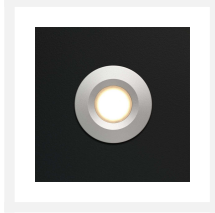

## Cree LED recessed spotlight Pals bas | warm white | set of 4, 6, 8, 10 or 12 pieces

## Short Description

---

This BAS set of Cree LED recessed spotlights from the Pals series is a real winner. This Pals set consists of 4, 6, 8, 10 or 12 dimmable LED recessed spotlights (3 watts) including a serie LED transformer and connector. This set is extremely suitable for wooden porches, but you can also use it for aluminium porches.

## Description

---

The Pals LED recessed spotlights have a low height (30 mm), small built-in dimension (30 mm) and suitable diameter (38 mm). These dimensions ensure that the Pals spotlights fit into almost any veranda. The spots are equipped with a single-insulated cable of 5 metres in length. The advantage of this is that the wiring is thinner so that you do not have to drill large holes in the beams of your veranda. This way your veranda retains its firmness. The thinner cables ensure that this set is very suitable for wooden verandas. But you can also use it in aluminium porches.

## Additional Information

---

Article number	L2230
EAN code	7435124550590
Brand	Hamulight
LED chip	Cree
Spot color	Aluminium
Suitable for	Inside & outside
Suitable i.c.w.	LED dimmer, switch or Nice remote control (Nice receiver required)
Also compatibel with	Google Home & Amazon Alexa
Consumption	3 watt
Input voltage	230V AC
Light color	Warm white (2700K)
Lumen per LED (including lens)	155 lm
Color Rendering Index (CRI)	>92
Light angle	45 Degrees
Dimmable	Yes
Tiltable	No
Cabling per LED	500 cm
Transformer required?	Yes (standard included)
Dimensions transformer	120 x 45 x 20 mm (with 6-gats connector) - 165 x 40 x 30 mm (with 12-gats connector)
Circuit	Series
Diameter	38 mm
Height	30 mm
Hole size	30 mm
Material	Aluminium
IP value	Spots: IP44, Trafo: IP44
Quality mark	CE, Rohs
Warranty	Spots: 3 years, Trafo: 2 years