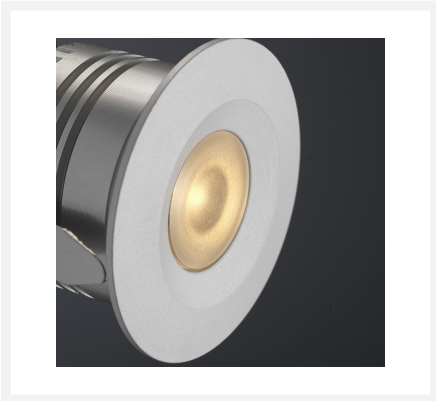

Cree LED recessed spotlight veranda Sevilla io | warm white | set of 6, 8, 10 or 12 pieces

Product Images

Short Description

This Somfy IO set with Cree LED recessed spotlights from the Sevilla series is suitable for aluminium and wooden porches. The recessed spots are available in sets of 6, 8, 10 or 12 dimmable LED recessed spots (3 watts), including Somfy IO series, LED transformer and a connector.

Description

The Sevilla LED recessed spots have an IP value of 44 (IP44). This means that the recessed spotlights are well protected against dust and splash water. With their warm white light (2700k), the recessed spots in this set create a cosy and pleasant atmosphere on your porch. Each spotlight comes with a 5-metre-long, double-insulated cable. This allows you to easily lay the cables from the spots to the transformer with a connector and then plug the spots into the connector. The Sevilla spots have a built-in dimension of 35 mm, a height of 36 mm and a diameter of 41 mm. Please allow 2 mm clearance at the rear of the recessed spots.

To combine this set with Somfy IO, you need to add the Somfy IO LED receiver to your shopping basket separately. This also applies to the Somfy IO 5-channel remote control. With this remote control, you can switch the spots on and off and dim them to the desired setting. Do you already have Somfy IO-controlled equipment in your home and do you operate it with a multi-channel remote control? Then you can also use your current remote control to operate this set. However, you still need to order the Somfy IO LED receiver.

Are you interested in this set? Then don't forget to look at the accessories for this set. A hole saw (size 35 mm) can help you mount the spotlights, and if there is not enough cabling, an extension lead will come in handy. Would you like to hide the transformer and connector nicely and be watertight? Then our wall boxes are highly recommended!