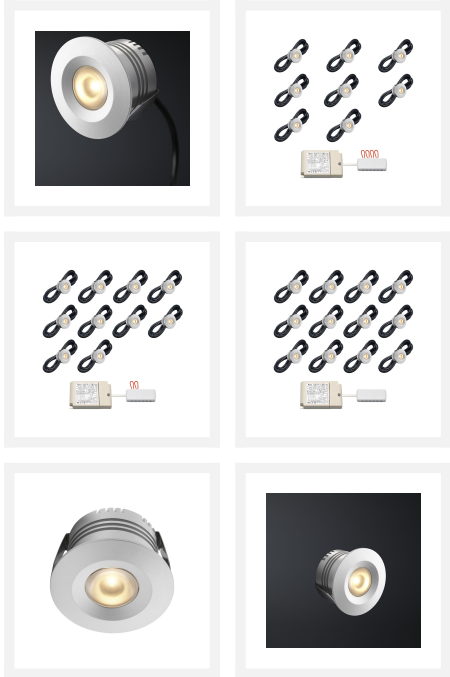

Cree LED recessed spotlight veranda Sevilla io | warm white | set of 6, 8, 10 or 12 pieces

Product Images

Short Description

This Somfy IO set with Cree LED recessed spotlights from the Sevilla series is suitable for aluminium and wooden porches. The recessed spots are available in sets of 6, 8, 10 or 12 dimmable LED recessed spots (3 watts), including Somfy IO series, LED transformer and a connector.

Description

The Sevilla LED recessed spots have an IP value of 44 (IP44). This means that the recessed spotlights are well protected against dust and splash water. With their warm white light (2700k), the recessed spots in this set create a cosy and pleasant atmosphere on your porch. Each spotlight comes with a 5-metre-long, double-insulated cable. This allows you to easily lay the cables from the spots to the transformer with a connector and then plug the spots into the connector. The Sevilla spots have a built-in dimension of 35 mm, a height of 36 mm and a diameter of 41 mm. Please allow 2 mm clearance at the rear of the recessed spots.

To combine this set with Somfy IO, you need to add the Somfy IO LED receiver to your shopping basket separately. This also applies to the Somfy IO 5-channel remote control. With this remote control, you can switch the spots on and off and dim them to the desired setting. Do you already have Somfy IO-controlled equipment in your home and do you operate it with a multi-channel remote control? Then you can also use your current remote control to operate this set. However, you still need to order the Somfy IO LED receiver.

Are you interested in this set? Then don't forget to look at the accessories for this set. A hole saw (size 35 mm) can help you mount the spotlights, and if there is not enough cabling, an extension lead will come in handy. Would you like to hide the transformer and connector nicely and be watertight? Then our wall boxes are highly recommended!