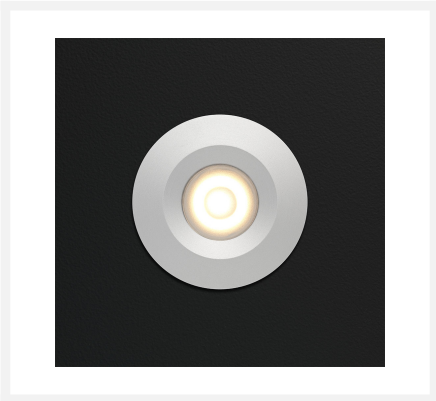

Cree LED recessed spotlight veranda Sevilla io | warm white | set of 6, 8, 10 or 12 pieces

Product Images

Short Description

This Somfy IO set with Cree LED recessed spotlights from the Sevilla series is suitable for aluminium and wooden porches. The recessed spots are available in sets of 6, 8, 10 or 12 dimmable LED recessed spots (3 watts), including Somfy IO series, LED transformer and a connector.

Description

The Sevilla LED recessed spots have an IP value of 44 (IP44). This means that the recessed spotlights are well protected against dust and splash water. With their warm white light (2700k), the recessed spots in this set create a cosy and pleasant atmosphere on your porch. Each spotlight comes with a 5-metre-long, double-insulated cable. This allows you to easily lay the cables from the spots to the transformer with a connector and then plug the spots into the connector. The Sevilla spots have a built-in dimension of 35 mm, a height of 36 mm and a diameter of 41 mm. Please allow 2 mm clearance at the rear of the recessed spots.

To combine this set with Somfy IO, you need to add the Somfy IO LED receiver to your shopping basket separately. This also applies to the Somfy IO 5-channel remote control. With this remote control, you can switch the spots on and off and dim them to the desired setting. Do you already have Somfy IO-controlled equipment in your home and do you operate it with a multi-channel remote control? Then you can also use your current remote control to operate this set. However, you still need to order the Somfy IO LED receiver.