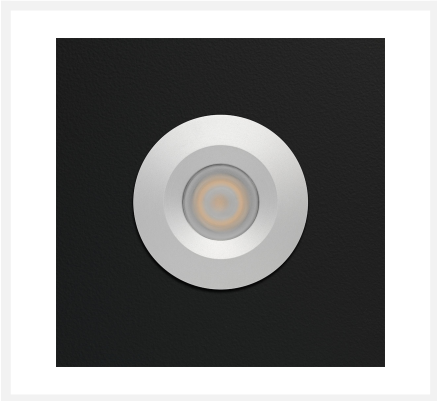

Cree LED recessed spotlight veranda Sevilla io | warm white | set of 6, 8, 10 or 12 pieces

Product Images

Short Description

This Somfy IO set with Cree LED recessed spotlights from the Sevilla series is suitable for aluminium and wooden porches. The recessed spots are available in sets of 6, 8, 10 or 12 dimmable LED recessed spots (3 watts), including Somfy IO series, LED transformer and a connector.

Description

The Sevilla LED recessed spots have an IP value of 44 (IP44). This means that the recessed spotlights are well protected against dust and splash water. With their warm white light (2700k), the recessed spots in this set create a cosy and pleasant atmosphere on your porch. Each spotlight comes with a 5-metre-long, double-insulated cable. This allows you to easily lay the cables from the spots to the transformer with a connector and then plug the spots into the connector. The Sevilla spots have a built-in dimension of 35 mm, a height of 36 mm and a diameter of 41 mm. Please allow 2 mm clearance at the rear of the recessed spots.

To combine this set with Somfy IO, you need to add the Somfy IO LED receiver to your shopping basket separately. This also applies to the Somfy IO 5-channel remote control. With this remote control, you can switch the spots on and off and dim them to the desired setting. Do you already have Somfy IO-controlled equipment in your home and do you operate it with a multi-channel remote control? Then you can also use your current remote control to operate this set. However, you still need to order the Somfy IO LED receiver.