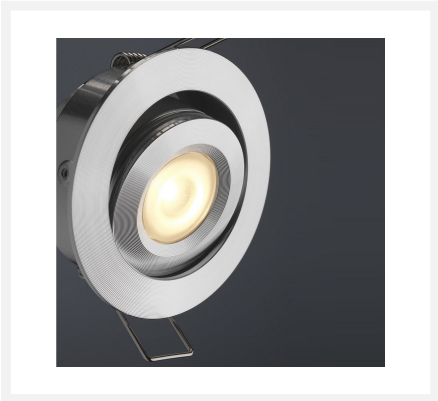

Cree LED recessed spotlight veranda Toledo io | tiltable | warm white | set of 6, 8, 10 or 12 pieces

Product Images

Short Description

This Somfy IO set with Cree LED recessed spotlights from the Toledo series are specially designed for porches. The Toledo IO set is available with 6, 8, 10 or 12 LED recessed spotlights (3 Watt) with Somfy IO serie LED transformer and connector. The recessed spotlights are dimmable and suitable for aluminium and wooden porches.

Description

The Toledo LED recessed spotlights are tiltable and dimmable. This gives you the possibility to shine the light beam on a certain spot on your porch. The light colour of this beam is warm white (2700k). The recessed spotlights are equipped with a 5-metre cable. The cables are double insulated, which makes the chance of a cable break very small. With a recessed dimension of 42 mm, a height of 36 mm and a diameter of 50 mm, this set is perfect for many porches.

This set includes the Somfy IO transformer with a series connector. The recessed spotlights in this set can be operated with a Somfy IO 5-channel remote control. This should be ordered separately from our webshop. This also applies to the Somfy IO LED receiver. You need this receiver to communicate with the Somfy IO remote control. Do you already have a multi-channel Somfy IO remote control and do you have a channel left? Then you can also use your current Somfy IO remote control to operate this set. You still need to order the Somfy IO LED receiver.

Are you convinced by this Somfy IO set and do you want to place an order? Then also check out the handy accessories for this set. For example, a hole saw (size 42 mm) can help you make holes in the beams of your porch and an extension cord offers help if you have too little wiring. And do you not know where to put the transformer with a connector? Then order a wall box as well. This allows you to hide the transformer safely.