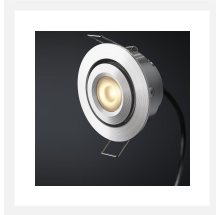

Cree LED recessed spotlight veranda Toledo io | tiltable | warm white | set of 6, 8, 10 or 12 pieces

Product Images

Short Description

This Somfy IO set with Cree LED recessed spotlights from the Toledo series are specially designed for porches. The Toledo IO set is available with 6, 8, 10 or 12 LED recessed spotlights (3 Watt) with Somfy IO serie LED transformer and connector. The recessed spotlights are dimmable and suitable for aluminium and wooden porches.

Description

The Toledo LED recessed spotlights are tiltable and dimmable. This gives you the possibility to shine the light beam on a certain spot on your porch. The light colour of this beam is warm white (2700k). The recessed spotlights are equipped with a 5-metre cable. The cables are double insulated, which makes the chance of a cable break very small. With a recessed dimension of 42 mm, a height of 36 mm and a diameter of 50 mm, this set is perfect for many porches.

This set includes the Somfy IO transformer with a series connector. The recessed spotlights in this set can be operated with a Somfy IO 5-channel remote control. This should be ordered separately from our webshop. This also applies to the Somfy IO LED receiver. You need this receiver to communicate with the Somfy IO remote control. Do you already have a multi-channel Somfy IO remote control and do you have a channel left? Then you can also use your current Somfy IO remote control to operate this set. You still need to order the Somfy IO LED receiver.