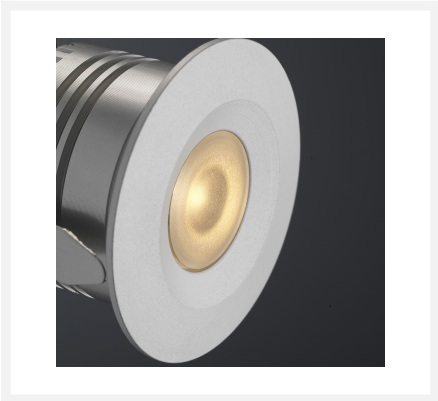

Cree LED recessed spotlight veranda Sevilla ab | warm white | set of 6, 8, 10 or 12 pieces

Product Images

Short Description

This AB set with Cree LED recessed spotlights Sevilla series is specially designed for porches. This set can therefore be used for aluminium and wooden porches. The Sevilla AB set consists of 6, 8, 10 or 12 dimmable LED recessed spotlights of 3 Watts, including a parallel transformer with a connector and a Hamulight remote control. This set is suitable for wooden and aluminium porches.

Description

The recessed spots from this Sevilla AB set have a build-in dimension of 35 mm, a height of 36 mm and a diameter of 41 mm. These dimensions ensure that the downlights fit in most beams. With the warm white (2700k) light colour, these spots create a cosy and pleasant atmosphere on your veranda.

Each spotlight in this set comes with 5 metres of cable. This cable is double-insulated, so it is protected against cable breakage and damage.

With the supplied Hamulight remote control, you can switch the recessed spots on and off and dim them. Batteries for the remote control are supplied as standard. A remote control holder and mounting material are also included. In addition to the remote control, you will also receive a LED transformer and a parallel connector. The transformer ensures that the incoming 230 Volt is converted to low voltage. The recessed spotlights have to be plugged into the parallel connector.