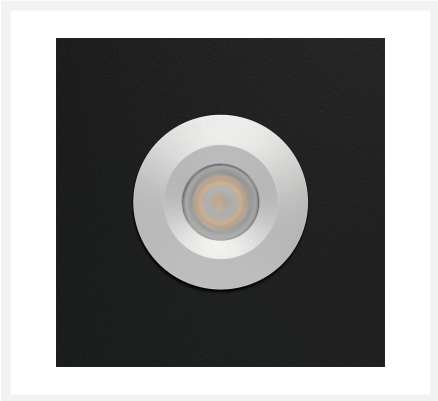

Cree LED recessed spotlight veranda Sevilla ab | warm white | set of 6, 8, 10 or 12 pieces

Product Images

Short Description

This AB set with Cree LED recessed spotlights Sevilla series is specially designed for porches. This set can therefore be used for aluminium and wooden porches. The Sevilla AB set consists of 6, 8, 10 or 12 dimmable LED recessed spotlights of 3 Watts, including a parallel transformer with a connector and a Hamulight remote control. This set is suitable for wooden and aluminium porches.

Description

The recessed spots from this Sevilla AB set have a build-in dimension of 35 mm, a height of 36 mm and a diameter of 41 mm. These dimensions ensure that the downlights fit in most beams. With the warm white (2700k) light colour, these spots create a cosy and pleasant atmosphere on your veranda.

Each spotlight in this set comes with 5 metres of cable. This cable is double-insulated, so it is protected against cable breakage and damage.

With the supplied Hamulight remote control, you can switch the recessed spots on and off and dim them. Batteries for the remote control are supplied as standard. A remote control holder and mounting material are also included. In addition to the remote control, you will also receive a LED transformer and a parallel connector. The transformer ensures that the incoming 230 Volt is converted to low voltage. The recessed spotlights have to be plugged into the parallel connector.