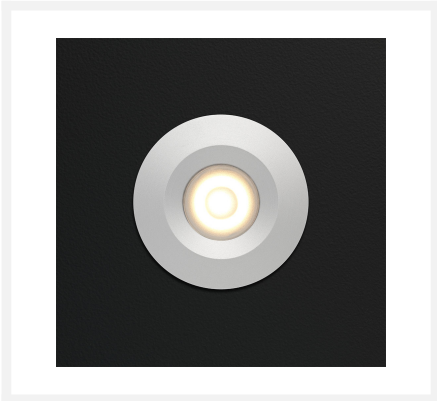

Cree LED recessed spotlight veranda Sevilla ab | warm white | set of 6, 8, 10 or 12 pieces

Product Images

Short Description

This AB set with Cree LED recessed spotlights Sevilla series is specially designed for porches. This set can therefore be used for aluminium and wooden porches. The Sevilla AB set consists of 6, 8, 10 or 12 dimmable LED recessed spotlights of 3 Watts, including a parallel transformer with a connector and a Hamulight remote control. This set is suitable for wooden and aluminium porches.

Description

The recessed spots from this Sevilla AB set have a build-in dimension of 35 mm, a height of 36 mm and a diameter of 41 mm. These dimensions ensure that the downlights fit in most beams. With the warm white (2700k) light colour, these spots create a cosy and pleasant atmosphere on your veranda.

Each spotlight in this set comes with 5 metres of cable. This cable is double-insulated, so it is protected against cable breakage and damage.

With the supplied Hamulight remote control, you can switch the recessed spots on and off and dim them. Batteries for the remote control are supplied as standard. A remote control holder and mounting material are also included. In addition to the remote control, you will also receive a LED transformer and a parallel connector. The transformer ensures that the incoming 230 Volt is converted to low voltage. The recessed spotlights have to be plugged into the parallel connector.