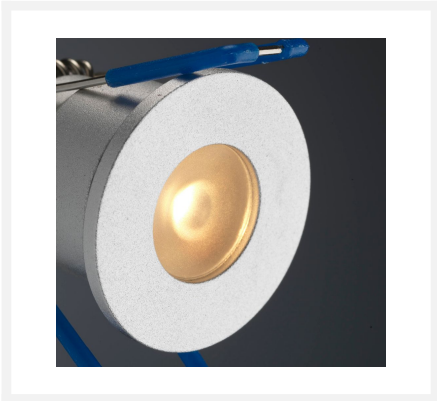

## Short Description

---

This AB set of Cree LED recessed spotlights from the Valencia series is suitable for wooden and aluminium porches. The recessed spots are available in sets of 6, 8, 10 or 12 dimmable LED recessed spots (3 watts), including a parallel LED transformer with a connector and a Hamulight remote control.

## Description

---

The Valencia recessed spotlights have an IP rating of 65 (IP-65). This means they are completely resistant to dust and splash/spray water. The spotlights have a small recessed size (30 mm) and a suitable height (37 mm) and diameter (36 mm), making them fit in almost any veranda. Furthermore, each spotlight has 5 metres of cable and if that is not enough, you can order an extension cord with it. The built-in spotlights' cables are double-insulated, so they are well protected.

## Additional Information

---

Article number	L1056
EAN code	7435124516558
Brand	Hamulight
LED chip	Cree
Spot color	Aluminium
Suitable for	Inside & outside
Consumption	3 watt
Input voltage	230V AC
Light color	Warm white (2700K)
Lumen per LED (including lens)	155 lm
Color Rendering Index (CRI)	>92
Light angle	45 Degrees
Dimmable	Yes
Tiltable	No
Cabling per LED	500 cm
Transformer required?	Yes (standard included)
Dimensions transformer	205 x 50 x 28 mm
Remote control range	10 meter
Circuit	Parallel
Diameter	36 mm
Height	37 mm
Hole size	30 mm
Material	Aluminium
IP value	Spots: IP65, Trafo: IP44
Quality mark	CE, Rohs
Warranty	Spots: 3 years, Trafo: 2 years
Energy label old	A+
Energy label new	G