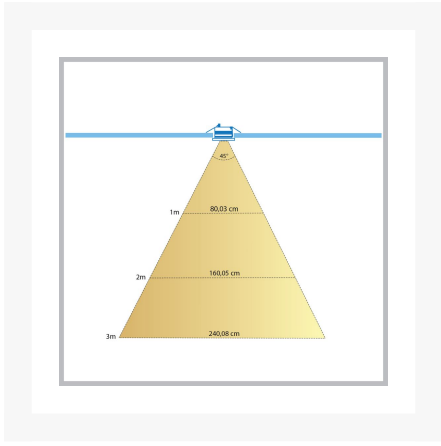

Cree LED recessed spotlight veranda Sevilla los | warm white | 3 watt

Product Images

Short Description

This spot from the Sevilla series is an addition to your current Sevilla porch set.

Description

Would you like to expand your current Sevilla porch set by Hamulight? Then this is the spotlight you need. Check whether you can expand the set at all. You can do this by looking at the connector (attached to the transformer). Are there any free connections? Then it is possible to fill the free connections with spots.

Please note: if there is a jumper in a connection, this is also regarded as a free connection and can be replaced by a separate spotlight.

Additional Information

Article number	L2031
EAN code	7435124523518
Brand	Hamulight
LED chip	Cree
Spot color	Aluminium
Suitable for	Inside & outside
Consumption	3 watt
Input voltage	700mA
Light color	Warm white (2700K)
Lumen per LED (including lens)	110 lm
Color Rendering Index (CRI)	>92
Light angle	45 Degrees
Dimmable	Yes
Tiltable	No
Cabling per LED	500 cm
Transformer required?	Yes
Diameter	41 mm
Height	36 mm
Hole size	35 mm
Material	Aluminium
IP value	IP44
Quality mark	CE, Rohs
Warranty	3 years