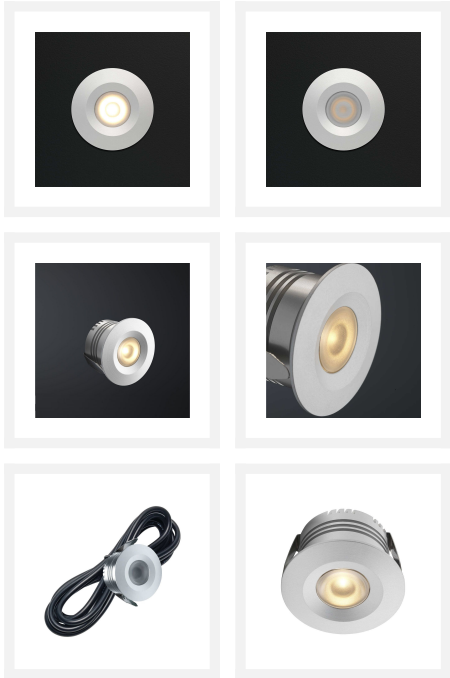

Cree LED recessed spotlight veranda Sevilla los | warm white | 3 watt

Product Images

Short Description

This spot from the Sevilla series is an addition to your current Sevilla porch set.

Description

Would you like to expand your current Sevilla porch set by Hamulight? Then this is the spotlight you need. Check whether you can expand the set at all. You can do this by looking at the connector (attached to the transformer). Are there any free connections? Then it is possible to fill the free connections with spots.

Please note: if there is a jumper in a connection, this is also regarded as a free connection and can be replaced by a separate spotlight.

Additional Information

Article number	L2031
EAN code	7435124523518
Brand	Hamulight
LED chip	Cree
Spot color	Aluminium
Suitable for	Inside & outside
Consumption	3 watt
Input voltage	700mA
Light color	Warm white (2700K)
Lumen per LED (including lens)	110 lm
Color Rendering Index (CRI)	>92
Light angle	45 Degrees
Dimmable	Yes
Tiltable	No
Cabling per LED	500 cm
Transformer required?	Yes
Diameter	41 mm
Height	36 mm
Hole size	35 mm
Material	Aluminium
IP value	IP44
Quality mark	CE, Rohs
Warranty	3 years