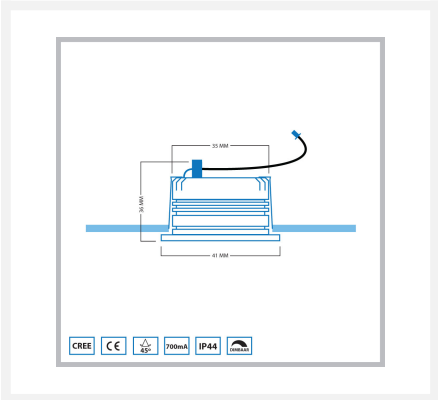

Cree LED recessed spotlight veranda Sevilla los | warm white | 3 watt

Product Images

Short Description

This spot from the Sevilla series is an addition to your current Sevilla porch set.

Description

Would you like to expand your current Sevilla porch set by Hamulight? Then this is the spotlight you need. Check whether you can expand the set at all. You can do this by looking at the connector (attached to the transformer). Are there any free connections? Then it is possible to fill the free connections with spots.

Please note: if there is a jumper in a connection, this is also regarded as a free connection and can be replaced by a separate spotlight.

Additional Information

Article number	L2031
EAN code	7435124523518
Brand	Hamulight
LED chip	Cree
Spot color	Aluminium
Suitable for	Inside & outside
Consumption	3 watt
Input voltage	700mA
Light color	Warm white (2700K)
Lumen per LED (including lens)	110 lm
Color Rendering Index (CRI)	>92
Light angle	45 Degrees
Dimmable	Yes
Tiltable	No
Cabling per LED	500 cm
Transformer required?	Yes
Diameter	41 mm
Height	36 mm
Hole size	35 mm
Material	Aluminium
IP value	IP44
Quality mark	CE, Rohs
Warranty	3 years