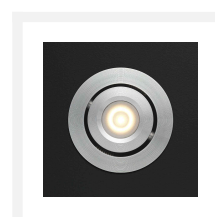

## Cree LED recessed spotlight Toledo bas | tiltable | warm white | set of 4, 6, 8, 10 or 12 pieces

## Short Description

---

This BAS set with stylish Cree LED recessed spotlights from the Toledo series is specially designed for verandas. The Toledo BAS set is available with 4, 6, 8, 10 or 12 LED recessed spotlights (3 watts) with a serie LED transformer and connector. The recessed spotlights are dimmable and tiltable. This set is suitable for wooden and aluminium porches.

## Description

---

The Cree LED recessed spotlights Toledo are dimmable and tiltable. So, you can light a certain spot on your porch to shine. The light colour of this beam is warm white (2700k). The recessed spotlights come with a 5-metre cable. The cables are double insulated, reducing the risk of cable breakage. With a recessed dimension of 42 mm, a height of 36 mm and a diameter of 50 mm, this set is suitable for many porches. This set is suitable for aluminium and wooden porches.

## Additional Information

---

Article number	LIBS2020
EAN code	7435124515599
Brand	Hamulight
LED chip	Cree
Spot color	Aluminium
Suitable for	Inside & outside
Suitable i.c.w.	LED dimmer, switch or Nice remote control (Nice receiver required)
Also compatibel with	Google Home & Amazon Alexa
Consumption	3 watt
Input voltage	230V AC
Light color	Warm white (2700K)
Lumen per LED (including lens)	155 lm
Color Rendering Index (CRI)	>92
Light angle	45 Degrees
Dimmable	Yes
Tiltable	Yes
Cabling per LED	500 cm
Transformer required?	Yes (standard included)
Dimensions transformer	120 x 45 x 20 mm (with 6-gats connector) - 165 x 40 x 30 mm (with 12-gats connector)
Circuit	Series
Diameter	50 mm
Height	36 mm
Hole size	42 mm
Material	Aluminium
IP value	Spots: IP44, Trafo: IP44
Quality mark	CE, Rohs
Warranty	Spots: 3 years, Trafo: 2 years