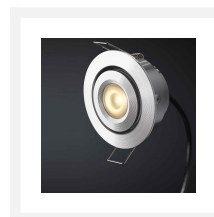

## Cree LED recessed spotlight Toledo bas | tiltable | warm white | set of 4, 6, 8, 10 or 12 pieces

## Short Description

---

This BAS set with stylish Cree LED recessed spotlights from the Toledo series is specially designed for verandas. The Toledo BAS set is available with 4, 6, 8, 10 or 12 LED recessed spotlights (3 watts) with a serie LED transformer and connector. The recessed spotlights are dimmable and tiltable. This set is suitable for wooden and aluminium porches.

## Description

---

The Cree LED recessed spotlights Toledo are dimmable and tiltable. So, you can light a certain spot on your porch to shine. The light colour of this beam is warm white (2700k). The recessed spotlights come with a 5-metre cable. The cables are double insulated, reducing the risk of cable breakage. With a recessed dimension of 42 mm, a height of 36 mm and a diameter of 50 mm, this set is suitable for many porches. This set is suitable for aluminium and wooden porches.

## Additional Information

---

Article number	LIBS2020
EAN code	7435124515599
Brand	Hamulight
LED chip	Cree
Spot color	Aluminium
Suitable for	Inside & outside
Suitable i.c.w.	LED dimmer, switch or Nice remote control (Nice receiver required)
Also compatibel with	Google Home & Amazon Alexa
Consumption	3 watt
Input voltage	230V AC
Light color	Warm white (2700K)
Lumen per LED (including lens)	155 lm
Color Rendering Index (CRI)	>92
Light angle	45 Degrees
Dimmable	Yes
Tiltable	Yes
Cabling per LED	500 cm
Transformer required?	Yes (standard included)
Dimensions transformer	120 x 45 x 20 mm (with 6-gats connector) - 165 x 40 x 30 mm (with 12-gats connector)
Circuit	Series
Diameter	50 mm
Height	36 mm
Hole size	42 mm
Material	Aluminium
IP value	Spots: IP44, Trafo: IP44
Quality mark	CE, Rohs
Warranty	Spots: 3 years, Trafo: 2 years