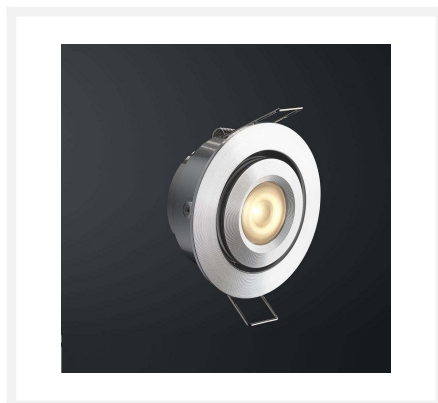

## Cree LED recessed spotlight Toledo bas | tiltable | warm white | set of 4, 6, 8, 10 or 12 pieces

## Short Description

---

This BAS set with stylish Cree LED recessed spotlights from the Toledo series is specially designed for verandas. The Toledo BAS set is available with 4, 6, 8, 10 or 12 LED recessed spotlights (3 watts) with a serie LED transformer and connector. The recessed spotlights are dimmable and tiltable. This set is suitable for wooden and aluminium porches.

## Description

---

The Cree LED recessed spotlights Toledo are dimmable and tiltable. So, you can light a certain spot on your porch to shine. The light colour of this beam is warm white (2700k). The recessed spotlights come with a 5-metre cable. The cables are double insulated, reducing the risk of cable breakage. With a recessed dimension of 42 mm, a height of 36 mm and a diameter of 50 mm, this set is suitable for many porches. This set is suitable for aluminium and wooden porches.

## Additional Information

---

Article number	LIBS2020
EAN code	7435124515599
Brand	Hamulight
LED chip	Cree
Spot color	Aluminium
Suitable for	Inside & outside
Suitable i.c.w.	LED dimmer, switch or Nice remote control (Nice receiver required)
Also compatibel with	Google Home & Amazon Alexa
Consumption	3 watt
Input voltage	230V AC
Light color	Warm white (2700K)
Lumen per LED (including lens)	155 lm
Color Rendering Index (CRI)	>92
Light angle	45 Degrees
Dimmable	Yes
Tiltable	Yes
Cabling per LED	500 cm
Transformer required?	Yes (standard included)
Dimensions transformer	120 x 45 x 20 mm (with 6-gats connector) - 165 x 40 x 30 mm (with 12-gats connector)
Circuit	Series
Diameter	50 mm
Height	36 mm
Hole size	42 mm
Material	Aluminium
IP value	Spots: IP44, Trafo: IP44
Quality mark	CE, Rohs
Warranty	Spots: 3 years, Trafo: 2 years