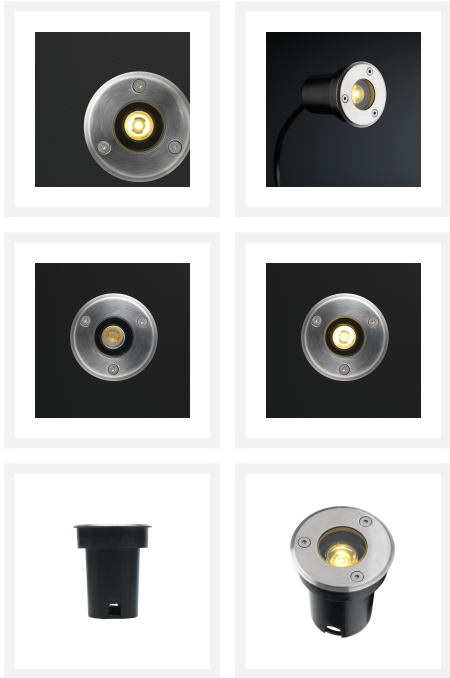

Cree LED ground light | warm white | 1 watt

Product Images

Short Description

The Bridgelux LED ground light consumes 1 Watt and is, therefore, suitable to illuminate bushes, trees or objects up to 1 metre. Paths and driveways can also be well illuminated with this ground light. The operating voltage of this light is 230 volts.

Description

This Bridgelux LED ground light is a real mood enhancer. With its consumption of 1 watt, this ground light illuminates a shrub, tree or object of 1 metre in height. The lower wattage (1 watt) ensures that you can also use the Bridgelux spotlight to illuminate walkways and driveways. This ground light has an IP value of 67 (IP67) and is therefore weather-resistant. The light is dustproof and protected against splashing and spraying water. The ground light is made of stainless steel and the housing has a notch that prevents the cable from being crushed in the ground. With its warm white light (3000k), this light creates a cosy atmosphere in your garden. The light angle of the light is 45°.

You must connect the Bridgelux ground light to 230 volts. The ground light has a 3-core cable of 1.40 metres. You must connect this directly to a 230-volt power cable. You can do this with our waterproof cable connectors. These are available in T and I form. You can order the cable connectors separately via our webshop. Would you like to make this ground light smarter? This is possible with a twilight switch and a motion detector. Both are available from our webshop.