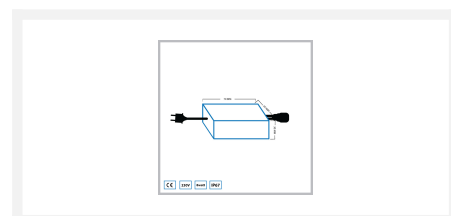

LED transformer | DC 12v | 8 watt

Product Images

Short Description

The Hamulight LED transformer 12-volt is suitable for providing the Alfena deck lights with the correct working voltage.

Description

This transformer provides your Alfena deck lights with the correct working voltage. The transformer is equipped with a plug that you can plug directly into the wall socket. The transformer converts the incoming 230 V into a safe 12 V low voltage. Using the connection piece, you can easily connect this transformer to the Alfena LED deck lights.

The extension cables for the deck lighting are also equipped with the same coupling so that you can also connect the extension cables to this transformer.

Additional Information

Article number	LD12
EAN code	7435124518576
Brand	Hamulight
Suitable for	Inside & outside
This is the transformer of	Deck lights Alfena
Length	70 mm
Width	45 mm
Height	30 mm
Input voltage	230V AC
Output voltage	12V DC
Dimmable	No
Circuit	Parallel
IP value	IP67
Quality mark	CE, Rohs
Warranty	2 years