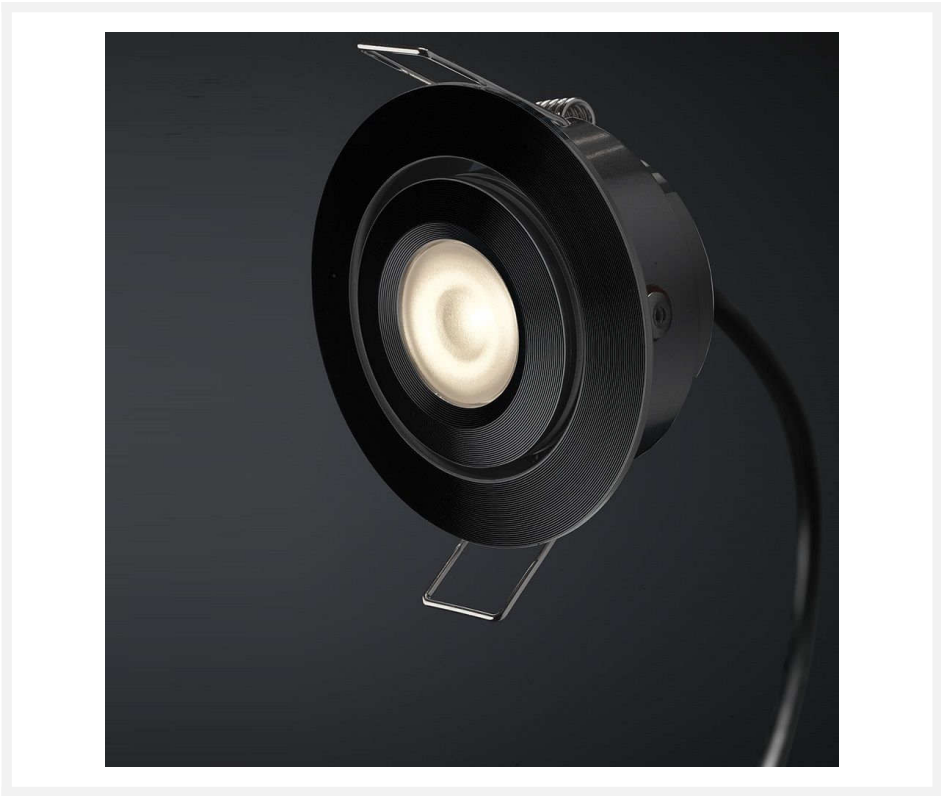

Cree LED recessed spotlight veranda Toledo black los | tiltable | warm white | 3 watt

Product Images

Short Description

This separate spotlight from the Toledo series is as an addition to your current black Toledo porch set.

Description

Would you like to expand your current Toledo porch set by Hamulight? Then this is the spotlight you need. Check whether you can expand the set at all. You can do this by looking at the connector (attached to the transformer). Are there any free connections? Then it is possible to fill the free connections with spots.

Please note: if there is a jumper in a connection, this is also regarded as a free connection and can be replaced by a separate spotlight.

Additional Information

Article number	L2239
EAN code	7435124555571
Brand	Hamulight
LED chip	Cree
Spot color	Black
Suitable for	Inside & outside
Consumption	3 watt
Input voltage	700mA
Light color	Warm white (2700K)
Lumen per LED (including lens)	138 lm
Color Rendering Index (CRI)	>92
Light angle	45 Degrees
Dimmable	Yes
Tiltable	Yes
Cabling per LED	500 cm
Transformer required?	Yes
Diameter	50 mm
Height	36 mm
Hole size	42 mm
Material	Aluminum black
IP value	IP44
Quality mark	CE, Rohs
Warranty	3 years