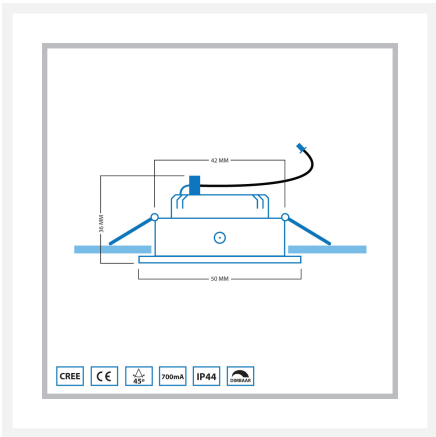

Cree LED recessed spotlight veranda Toledo black los | tiltable | warm white | 3 watt

Product Images

Short Description

This separate spotlight from the Toledo series is as an addition to your current black Toledo porch set.

Description

Would you like to expand your current Toledo porch set by Hamulight? Then this is the spotlight you need. Check whether you can expand the set at all. You can do this by looking at the connector (attached to the transformer). Are there any free connections? Then it is possible to fill the free connections with spots.

Please note: if there is a jumper in a connection, this is also regarded as a free connection and can be replaced by a separate spotlight.

Additional Information

Article number	L2239
EAN code	7435124555571
Brand	Hamulight
LED chip	Cree
Spot color	Black
Suitable for	Inside & outside
Consumption	3 watt
Input voltage	700mA
Light color	Warm white (2700K)
Lumen per LED (including lens)	138 lm
Color Rendering Index (CRI)	>92
Light angle	45 Degrees
Dimmable	Yes
Tiltable	Yes
Cabling per LED	500 cm
Transformer required?	Yes
Diameter	50 mm
Height	36 mm
Hole size	42 mm
Material	Aluminum black
IP value	IP44
Quality mark	CE, Rohs
Warranty	3 years