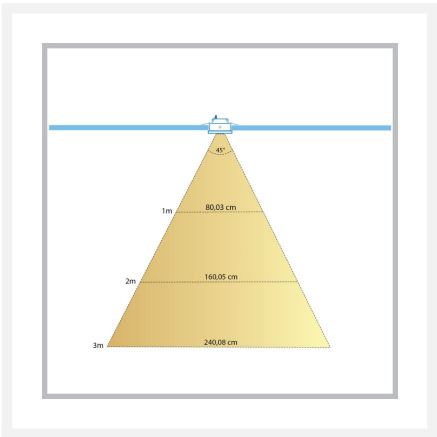

Cree LED recessed spotlight veranda Toledo black los | tiltable | warm white | 3 watt

Product Images

Short Description

This separate spotlight from the Toledo series is as an addition to your current black Toledo porch set.

Description

Would you like to expand your current Toledo porch set by Hamulight? Then this is the spotlight you need. Check whether you can expand the set at all. You can do this by looking at the connector (attached to the transformer). Are there any free connections? Then it is possible to fill the free connections with spots.

Please note: if there is a jumper in a connection, this is also regarded as a free connection and can be replaced by a separate spotlight.

Additional Information

Article number	L2239
EAN code	7435124555571
Brand	Hamulight
LED chip	Cree
Spot color	Black
Suitable for	Inside & outside
Consumption	3 watt
Input voltage	700mA
Light color	Warm white (2700K)
Lumen per LED (including lens)	138 lm
Color Rendering Index (CRI)	>92
Light angle	45 Degrees
Dimmable	Yes
Tiltable	Yes
Cabling per LED	500 cm
Transformer required?	Yes
Diameter	50 mm
Height	36 mm
Hole size	42 mm
Material	Aluminum black
IP value	IP44
Quality mark	CE, Rohs
Warranty	3 years