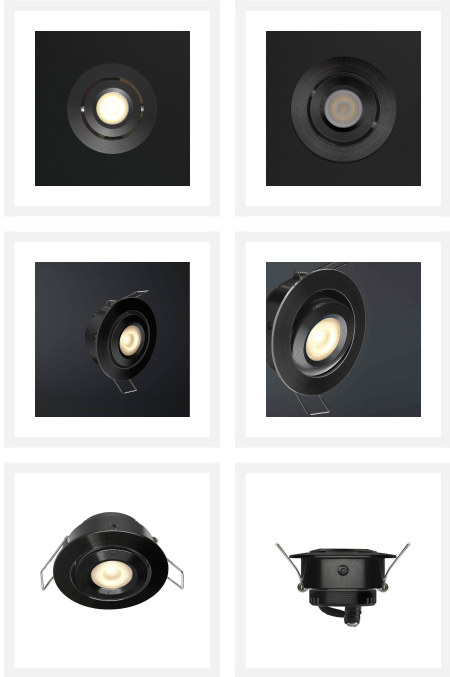

Cree LED recessed spotlight veranda Toledo black los | tiltable | warm white | 3 watt

Product Images

Short Description

This separate spotlight from the Toledo series is as an addition to your current black Toledo porch set.

Description

Would you like to expand your current Toledo porch set by Hamulight? Then this is the spotlight you need. Check whether you can expand the set at all. You can do this by looking at the connector (attached to the transformer). Are there any free connections? Then it is possible to fill the free connections with spots.

Please note: if there is a jumper in a connection, this is also regarded as a free connection and can be replaced by a separate spotlight.

Additional Information

Article number	L2239
EAN code	7435124555571
Brand	Hamulight
LED chip	Cree
Spot color	Black
Suitable for	Inside & outside
Consumption	3 watt
Input voltage	700mA
Light color	Warm white (2700K)
Lumen per LED (including lens)	138 lm
Color Rendering Index (CRI)	>92
Light angle	45 Degrees
Dimmable	Yes
Tiltable	Yes
Cabling per LED	500 cm
Transformer required?	Yes
Diameter	50 mm
Height	36 mm
Hole size	42 mm
Material	Aluminum black
IP value	IP44
Quality mark	CE, Rohs
Warranty	3 years