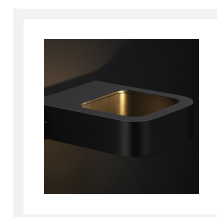

Cree LED wall lamp Vizela | warm white | 7 watt

Product Images

Short Description

This stylish Cree LED wall light Vizela is suitable to be mounted against a wall, wall, or fence. The wall lamp has a consumption of 7 watts. The working voltage of this lamp is 230 volts.

Description

The Vizela provides warm white light (2700k) to ensure that your garden is illuminated pleasantly. The angle of the warm white light is 120°. The Vizela wall light is powder-coated and therefore weather-resistant. This is further confirmed by the high IP65 value of this wall light. The wall lamp comes with a 40 cm long three-core cable. You will need to connect this directly to a 230-volt power cable.

The 3-wire cable of the wall lamp can be easily connected to a 230-volt power cable using waterproof cable connectors. These waterproof cable connectors are available on our webshop.

There are various ways to operate the wall light. You can choose to connect them to a twilight switch or motion detector, but they can also be controlled with the Moon or Novex remote control and the Hamulight app. To make use of these control options, you need to purchase the wifi garden LED receiver in addition to the product itself. When you purchase this receiver, the app is available for free.