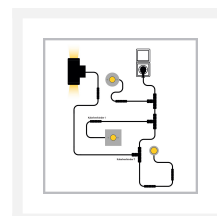

Cree LED wall lamp Vizela | warm white | 7 watt

Product Images

Short Description

This stylish Cree LED wall light Vizela is suitable to be mounted against a wall, wall, or fence. The wall lamp has a consumption of 7 watts. The working voltage of this lamp is 230 volts.

Description

The Vizela provides warm white light (2700k) to ensure that your garden is illuminated pleasantly. The angle of the warm white light is 120°. The Vizela wall light is powder-coated and therefore weather-resistant. This is further confirmed by the high IP65 value of this wall light. The wall lamp comes with a 40 cm long three-core cable. You will need to connect this directly to a 230-volt power cable.

The 3-wire cable of the wall lamp can be easily connected to a 230-volt power cable using waterproof cable connectors. These waterproof cable connectors are available on our webshop.

There are various ways to operate the wall light. You can choose to connect them to a twilight switch or motion detector, but they can also be controlled with the Moon or Novex remote control and the Hamulight app. To make use of these control options, you need to purchase the wifi garden LED receiver in addition to the product itself. When you purchase this receiver, the app is available for free.

Additional Information

EAN code	8721122621240
Article number	L2201
Brand	Hamulight
Suitable for	Outside
Consumption	7 watt
Input voltage	230V AC
LED chip	Cree
Dimmable	No
Light color	Warm white (2700K)
Lumen per LED (including lens)	270 lm
Color Rendering Index (CRI)	>92
Light angle	120 Degrees
Cabling per LED	100 cm
Transformer required?	No
Length	160 mm
Width	120 mm
Height	40 mm
Material	Aluminium
IP value	IP65
Quality mark	CE, Rohs
Warranty	5 years
Spot color	Aluminium
Energy label old	A++
Energy label new	G