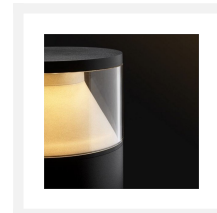

## Edison LED floor lamp Tavira | warm white | 6,5 watt

## Short Description

---

The Edison LED standing light Tavira, with its energy-efficient consumption of 6.5 watts, is suitable for illuminating your driveway or a walkway. You can also use it to illuminate your plants and perhaps you have a good idea of your own about where to put this stylish lamp. This lamp has a 360° angle of light and operates on 230 volts.

## Description

---

Do you want to light up your driveway, a walkway, or several plants? Then this Tavira LED floor lamp with its energy-saving consumption of 6.5 watts is highly recommended! This lamp is 70 cm high and shines a pleasant warm white light (2700k). The floor lamp is powder-coated and has an IP value of 65 (IP65). This indicates that this lamp is weatherproof and suitable for outdoor use.