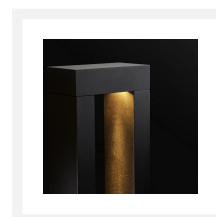

## Cree LED floor lamp Silves | warm white | 2 x 2 watt

## Short Description

---

The Cree LED standing light Silves is suitable for illuminating a walkway or driveway. But you can also use this lamp to illuminate plants. There are 2 built-in spots of 2 watts each in this lamp. The Silves standing light operates on 230 volts.

## Description

---

Would you like to light your driveway, a path, or several plants? Then this energy-efficient standing light is for you! This stylish lamp is 70 cm high and emits a pleasant warm white light (2700k). In the upper part of this lamp, there are 2 LED spots of 2 Watts each. The standing lamp is powder coated and has an IP value of 65 (IP65). This indicates that the lamp is weatherproof and suitable for outdoor use.