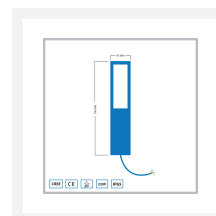

## Short Description

---

The Cree LED standing light Silves is suitable for illuminating a walkway or driveway. But you can also use this lamp to illuminate plants. There are 2 built-in spots of 2 watts each in this lamp. The Silves standing light operates on 230 volts.

## Description

---

Would you like to light your driveway, a path, or several plants? Then this energy-efficient standing light is for you! This stylish lamp is 70 cm high and emits a pleasant warm white light (2700k). In the upper part of this lamp, there are 2 LED spots of 2 Watts each. The standing lamp is powder coated and has an IP value of 65 (IP65). This indicates that the lamp is weatherproof and suitable for outdoor use.