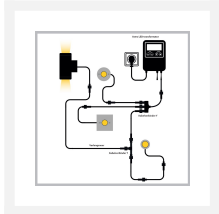

## Cable connector I | waterproof | 24 volts

## Short Description

---

Is the cable of your 24 Volt lighting broken in half, because you accidentally stuck it in with a shovel for example? Then this is the cable connector you are looking for! With this cable connector, you make sure that the lights are connected again. The cable thickness should be 5-10 mm.

## Description

---

Is your 24-volt cable cut in half? Then you can use this waterproof cable connector to reconnect this cable. Make sure that you mount the power cables in the same way on both sides of the cable connector.

## Additional Information

---

Article number	L2213
EAN code	7435124519542
Brand	Hamulight
Suitable for	Inside & outside
Suitable i.c.w.	24 volt garden lights
Length	90 mm
Width	20 mm
Height	30 mm
Input voltage	24V DC
Transformer required?	No
IP value	IP67
Quality mark	CE, Rohs
Warranty	3 years