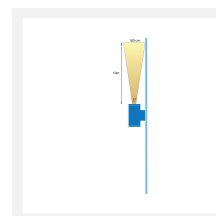

Cree LED wall lamp Evora | warm white | 3 watt | up or down | 24 volts

Product Images

Short Description

The Cree LED wall light Evora is suitable for mounting against a wall, wall, or fence. The wall lamp is equipped with 1 spot with a consumption of 3 watts. You can choose whether the spot shines up or down. This Evora wall light works on 24 volts and is, therefore, part of our 24-volt garden lighting system.

Description

The Evora wall light is a real atmosphere creator. The wall lamp is equipped with 1 spot with a consumption of 3 watts. With its warm white light color (2700k), this lamp ensures that your garden is illuminated pleasantly. By tilting the wall lamp you can determine whether the wall lamp shines up or down. The Evora wall light is powder coated and therefore fully weatherproof. This is further confirmed by the IP-65 value of this wall light, IP-65 means that it is resistant to splash/spray water and dust.

Additional Information

EAN code	7435124544520
Article number	L2189
Brand	Hamulight
Suitable for	Outside
Consumption	3 watt
Input voltage	24V DC
LED chip	Cree
Dimmable	No
Light color	Warm white (2700K)
Lumen per LED (including lens)	90 lm
Color Rendering Index (CRI)	>92
Light angle	3 Degrees
Cabling per LED	100 cm
Transformer required?	Yes
Diameter	60 mm
Width	80 mm
Height	130 mm
Material	Aluminium
IP value	IP65
Quality mark	CE, Rohs
Warranty	5 years
Energy label old	A++
Energy label new	G