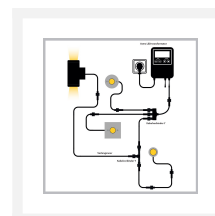

Cree LED wall lamp Evora | warm white | 3 watt | up or down | 24 volts

Product Images

Short Description

The Cree LED wall light Evora is suitable for mounting against a wall, wall, or fence. The wall lamp is equipped with 1 spot with a consumption of 3 watts. You can choose whether the spot shines up or down. This Evora wall light works on 24 volts and is, therefore, part of our 24-volt garden lighting system.

Description

The Evora wall light is a real atmosphere creator. The wall lamp is equipped with 1 spot with a consumption of 3 watts. With its warm white light color (2700k), this lamp ensures that your garden is illuminated pleasantly. By tilting the wall lamp you can determine whether the wall lamp shines up or down. The Evora wall light is powder coated and therefore fully weatherproof. This is further confirmed by the IP-65 value of this wall light, IP-65 means that it is resistant to splash/spray water and dust.

The Evora LED wall light is therefore part of our 24-volt garden lighting system. The spot is a cable of 1 meter long with the 24-volt connector at the end. This allows you to easily connect multiple Ovar wall lights or with another 24-volt garden lighting. So, you can illuminate your whole garden with multiple 24-volt garden lights which provides a nice total picture.

Additional Information

EAN code	7435124544520
Article number	L2189
Brand	Hamulight
Suitable for	Outside
Consumption	3 watt
Input voltage	24V DC
LED chip	Cree
Dimmable	No
Light color	Warm white (2700K)
Lumen per LED (including lens)	90 lm
Color Rendering Index (CRI)	>92
Light angle	3 Degrees
Cabling per LED	100 cm
Transformer required?	Yes
Diameter	60 mm
Width	80 mm
Height	130 mm
Material	Aluminium
IP value	IP65
Quality mark	CE, Rohs
Warranty	5 years
Energy label old	A++
Energy label new	G