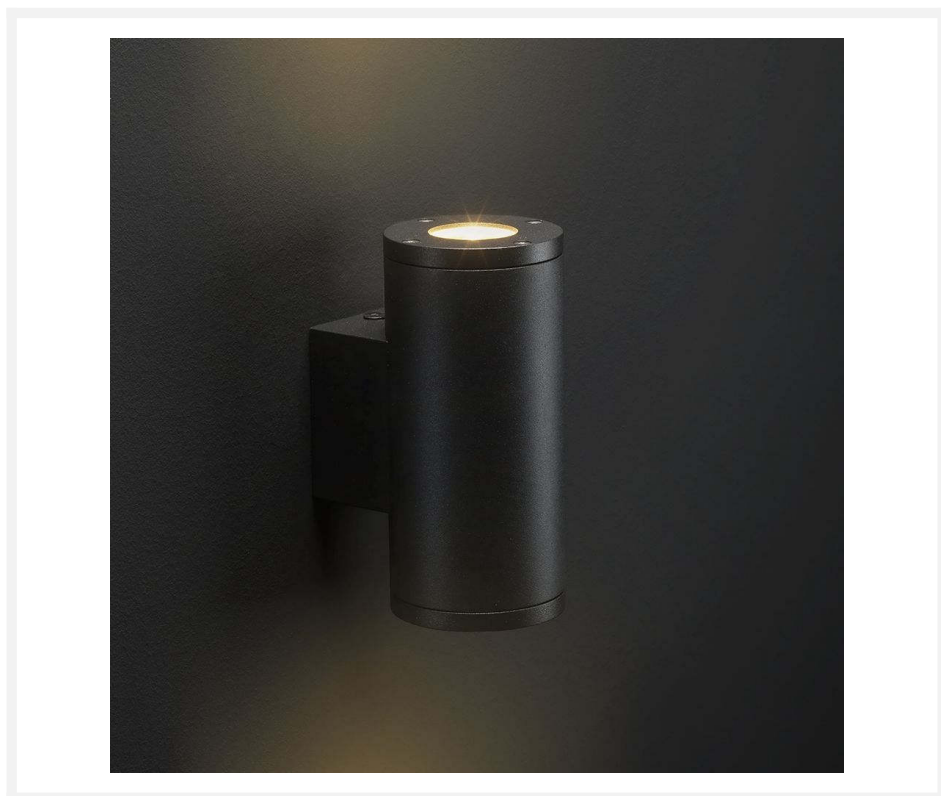

Cree LED wall lamp Evora | warm white | 3 watt | up or down | 24 volts

Product Images

Short Description

The Cree LED wall light Evora is suitable for mounting against a wall, wall, or fence. The wall lamp is equipped with 1 spot with a consumption of 3 watts. You can choose whether the spot shines up or down. This Evora wall light works on 24 volts and is, therefore, part of our 24-volt garden lighting system.

Description

The Evora wall light is a real atmosphere creator. The wall lamp is equipped with 1 spot with a consumption of 3 watts. With its warm white light color (2700k), this lamp ensures that your garden is illuminated pleasantly. By tilting the wall lamp you can determine whether the wall lamp shines up or down. The Evora wall light is powder coated and therefore fully weatherproof. This is further confirmed by the IP-65 value of this wall light, IP-65 means that it is resistant to splash/spray water and dust.

The Evora LED wall light is therefore part of our 24-volt garden lighting system. The spot is a cable of 1 meter long with the 24-volt connector at the end. This allows you to easily connect multiple Ovar wall lights or with another 24-volt garden lighting. So, you can illuminate your whole garden with multiple 24-volt garden lights which provides a nice total picture.

Using 24-volt extension cords and 24-volt cable connectors, it is possible to connect multiple Evora wall lights or other 24-volt garden lights with each other.

Controlling the wall lights is possible in several ways. For example, you can control them with the Moon or Novex remote control and the Hamulight app. Using the Moon, Novex or app requires the purchase of the wifi garden LED receiver. With the purchase of this receiver, the app can be accessed for free.