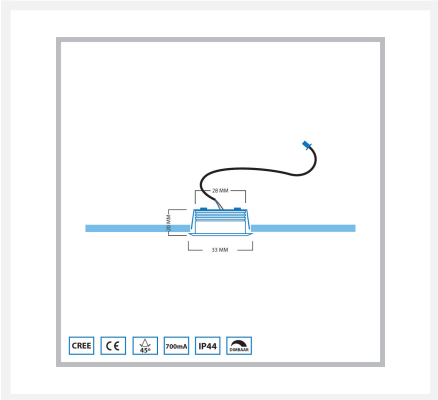

## Cree LED recessed spotlight veranda Aragon los | warm white | 3 watt

## Short Description

---

This separate spotlight from the Aragon series serves as an addition to your current Aragon porch set.

## Description

---

Would you like to expand your current Aragon porch set by Hamulight? Then this is the spotlight you need. Check whether you can expand the set at all. You can do this by looking at the connector (attached to the transformer). Are there any free connections? Then it is possible to fill the free connections with spots.

## Additional Information

---

Article number	L2178
EAN code	7435124518514
Brand	Hamulight
LED chip	Cree
Spot color	Aluminium
Suitable for	Inside & outside
Consumption	3 watt
Input voltage	700mA
Light color	Warm white (2700K)
Lumen per LED (including lens)	155 lm
Light angle	45 Degrees
Dimmable	Yes
Tiltable	No
Cabling per LED	500 cm
Transformer required?	Yes
Diameter	33 mm
Height	20 mm
Hole size	28 mm
Material	Aluminium
IP value	IP44
Quality mark	CE, Rohs
Warranty	3 years