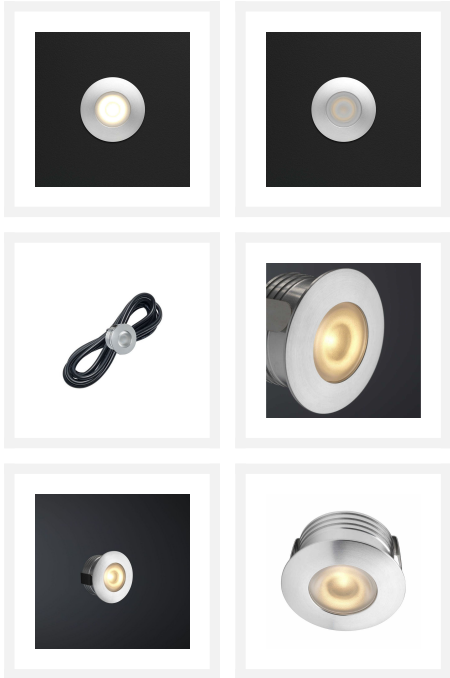

## Cree LED recessed spotlight veranda Aragon los | warm white | 3 watt

## Short Description

---

This separate spotlight from the Aragon series serves as an addition to your current Aragon porch set.

## Description

---

Would you like to expand your current Aragon porch set by Hamulight? Then this is the spotlight you need. Check whether you can expand the set at all. You can do this by looking at the connector (attached to the transformer). Are there any free connections? Then it is possible to fill the free connections with spots.

## Additional Information

---

Article number	L2178
EAN code	7435124518514
Brand	Hamulight
LED chip	Cree
Spot color	Aluminium
Suitable for	Inside & outside
Consumption	3 watt
Input voltage	700mA
Light color	Warm white (2700K)
Lumen per LED (including lens)	155 lm
Light angle	45 Degrees
Dimmable	Yes
Tiltable	No
Cabling per LED	500 cm
Transformer required?	Yes
Diameter	33 mm
Height	20 mm
Hole size	28 mm
Material	Aluminium
IP value	IP44
Quality mark	CE, Rohs
Warranty	3 years