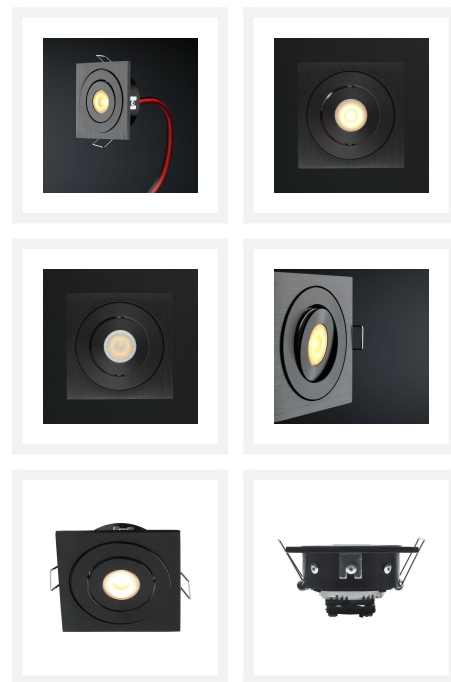

Cree LED recessed spotlight Soria black in | square | warm white | 3 watt | dimmable | tiltable

Product Images

Short Description

The black Soria LED recessed spotlight square with an output of 3 watts is a stylish spotlight that illuminates your home with a beautiful warm white (2700k) light. This spot can be tilted and is dimmable.

Description

This stylish black recessed spot fits virtually any interior. The low height of the spot (35 mm) makes it possible for the Soria spot to fit in almost every lowered ceiling. Because the Soria has an IP value of 44 (IP-44), you can place it in every room in your house.

The Soria LED recessed spot is dimmable, which makes it possible to dim it with, for example, an LED rotary dimmer. Furthermore, you can tilt this spot to the desired position. This is ideal when you need more light in a certain spot in your house. The transformer that is included as standard ensures that the incoming current from the power cable is converted to low voltage. You connect the transformer directly to the power cable in your ceiling and then click the Soria spotlight onto the transformer.

Additional Information

Article number	L2171
EAN code	8721122620465
Brand	Hamulight
LED chip	Cree
Spot color	Black
Suitable for	Inside
Suitable i.c.w.	A switch, LED rotary dimmer Atlas, LED pressure dimmer Novex, remote control Moon, the Hamulight app
Also compatibel with	Google Home & Amazon Alexa
Consumption	3 watt
Input voltage	230V AC
Light color	Warm white (2700K)
Lumen per LED (including lens)	155 lm
Color Rendering Index (CRI)	>82
Light angle	45 Degrees
Dimmable	Yes
Tiltable	Yes
Cabling per LED	10 cm
Transformer required?	Yes (standard included)
Dimensions transformer	38 x 26 x 21 mm
Circuit	Parallel
Length	60 mm
Width	60 mm
Height	35 mm
Hole size	53 mm
Material	Aluminum black
IP value	IP44
Quality mark	CE, Rohs