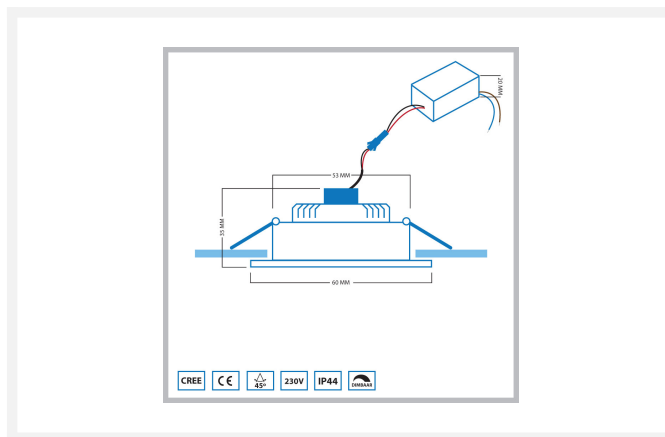

Cree LED recessed spotlight Soria black in | square | warm white | 3 watt | dimmable | tiltable

Product Images

Short Description

The black Soria LED recessed spotlight square with an output of 3 watts is a stylish spotlight that illuminates your home with a beautiful warm white (2700k) light. This spot can be tilted and is dimmable.

Description

This stylish black recessed spot fits virtually any interior. The low height of the spot (35 mm) makes it possible for the Soria spot to fit in almost every lowered ceiling. Because the Soria has an IP value of 44 (IP-44), you can place it in every room in your house.

The Soria LED recessed spot is dimmable, which makes it possible to dim it with, for example, an LED rotary dimmer. Furthermore, you can tilt this spot to the desired position. This is ideal when you need more light in a certain spot in your house. The transformer that is included as standard ensures that the incoming current from the power cable is converted to low voltage. You connect the transformer directly to the power cable in your ceiling and then click the Soria spotlight onto the transformer.

Additional Information

Article number	L2171
EAN code	8721122620465
Brand	Hamulight
LED chip	Cree
Spot color	Black
Suitable for	Inside
Suitable i.c.w.	A switch, LED rotary dimmer Atlas, LED pressure dimmer Novex, remote control Moon, the Hamulight app
Also compatibel with	Google Home & Amazon Alexa
Consumption	3 watt
Input voltage	230V AC
Light color	Warm white (2700K)
Lumen per LED (including lens)	155 lm
Color Rendering Index (CRI)	>82
Light angle	45 Degrees
Dimmable	Yes
Tiltable	Yes
Cabling per LED	10 cm
Transformer required?	Yes (standard included)
Dimensions transformer	38 x 26 x 21 mm
Circuit	Parallel
Length	60 mm
Width	60 mm
Height	35 mm
Hole size	53 mm
Material	Aluminum black
IP value	IP44
Quality mark	CE, Rohs