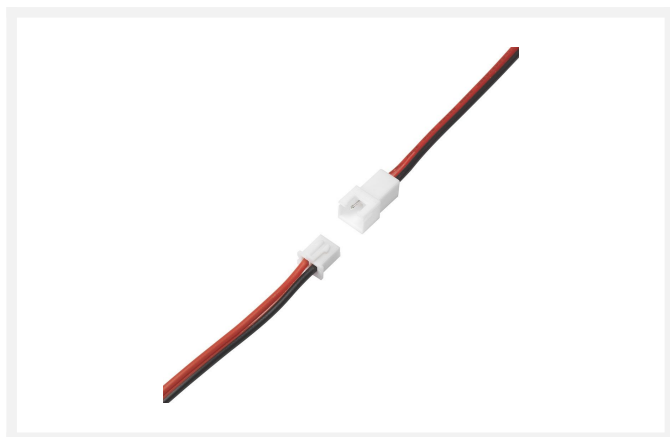

Cree LED recessed spotlight Soria black in | square | warm white | 3 watt | dimmable | tiltable

Product Images

Short Description

The black Soria LED recessed spotlight square with an output of 3 watts is a stylish spotlight that illuminates your home with a beautiful warm white (2700k) light. This spot can be tilted and is dimmable.

Description

This stylish black recessed spot fits virtually any interior. The low height of the spot (35 mm) makes it possible for the Soria spot to fit in almost every lowered ceiling. Because the Soria has an IP value of 44 (IP-44), you can place it in every room in your house.

The Soria LED recessed spot is dimmable, which makes it possible to dim it with, for example, an LED rotary dimmer. Furthermore, you can tilt this spot to the desired position. This is ideal when you need more light in a certain spot in your house. The transformer that is included as standard ensures that the incoming current from the power cable is converted to low voltage. You connect the transformer directly to the power cable in your ceiling and then click the Soria spotlight onto the transformer.

Additional Information

Article number	L2171
EAN code	8721122620465
Brand	Hamulight
LED chip	Cree
Spot color	Black
Suitable for	Inside
Suitable i.c.w.	A switch, LED rotary dimmer Atlas, LED pressure dimmer Novex, remote control Moon, the Hamulight app
Also compatibel with	Google Home & Amazon Alexa
Consumption	3 watt
Input voltage	230V AC
Light color	Warm white (2700K)
Lumen per LED (including lens)	155 lm
Color Rendering Index (CRI)	>82
Light angle	45 Degrees
Dimmable	Yes
Tiltable	Yes
Cabling per LED	10 cm
Transformer required?	Yes (standard included)
Dimensions transformer	38 x 26 x 21 mm
Circuit	Parallel
Length	60 mm
Width	60 mm
Height	35 mm
Hole size	53 mm
Material	Aluminum black
IP value	IP44
Quality mark	CE, Rohs